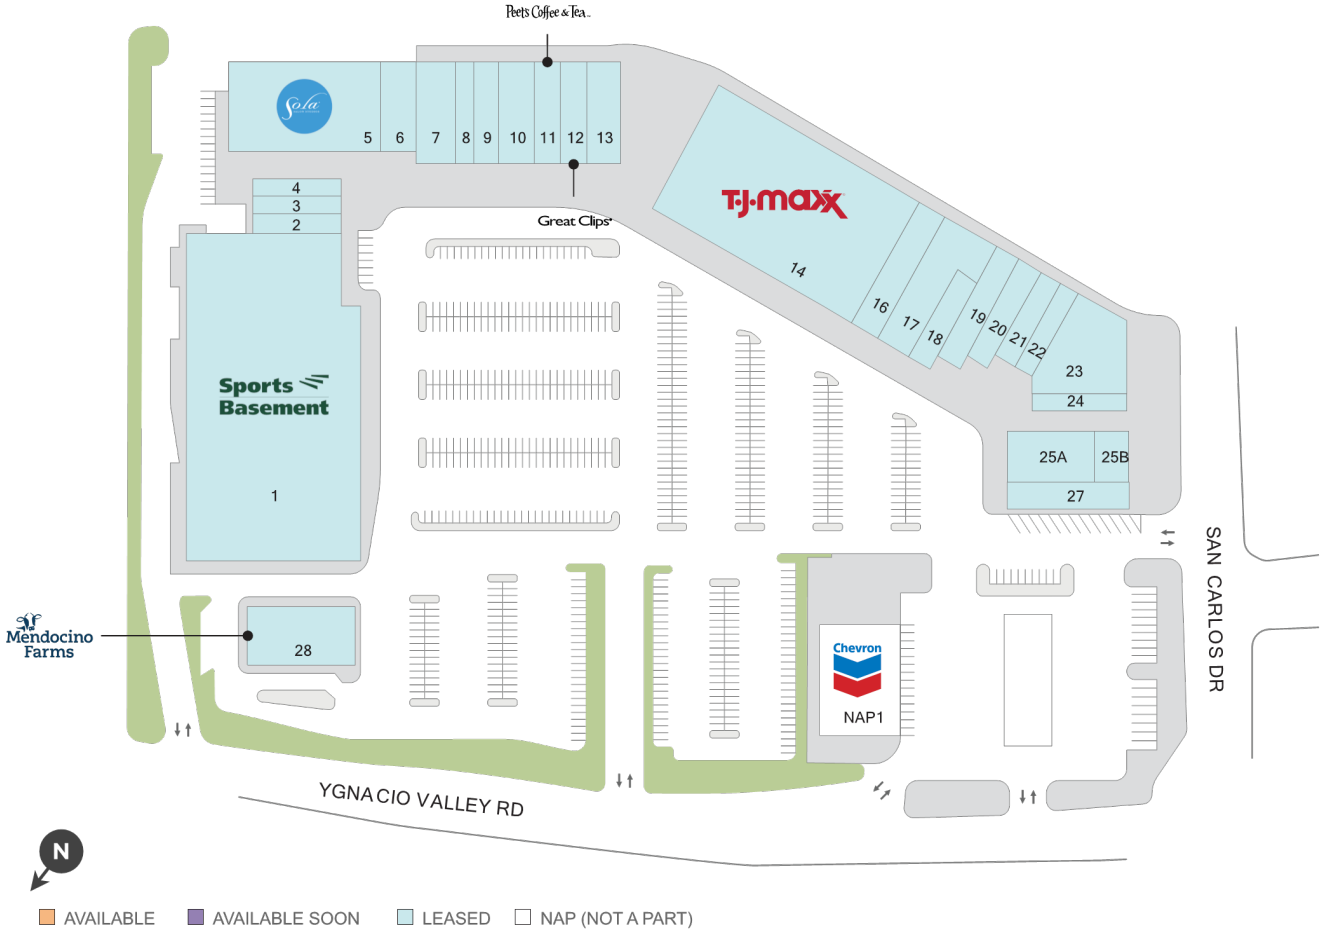

Ygnacio Plaza

📍 1881 Ygnacio Valley Road, Walnut Creek, CA 94598

Center Size: 109,701

SPACE	TENANT	SF
01	SPORTS BASEMENT	35,068
02	ELITE NAILS	1,000
03	WOOF GANG BAKERY & GROOMING	1,000
04	ENCHANTED HAIR SALON	1,045
05	SOLA SALON STUDIOS	8,400
06	PVOLVE	2,042
07	EAST OCEAN SEAFOOD RESTAURANT	2,400
08	FRIENDS BOOK STORE	1,600
09	POSTAL ANNEX	1,600
10	TATSU	2,350
11	PEET'S COFFEE & TEA	1,500
12	GREAT CLIPS	1,500
13	KINDER'S MEATS * DELI * BBQ	2,000
14	TJ MAXX	20,150
16	MOUNTAIN MIKE'S PIZZA	2,900
17	TRANQUILITY SPA	4,014
18	WAXING THE CITY	1,085
19	QDOBA MEXICAN EATS	1,572
20	FOOTWEAR ETC.	1,668
21	MOOYAH BURGERS FRIES SHAKES	1,428
22	JERSEY MIKE'S SUBS	1,441
23	A SWEET AFFAIR BAKERY & CAFE	4,291
24	T4 - TEA FOR YOU	865
25-A	THE BREAKFAST CLUB	2,100
25-B	VILLAGE MUSIC SCHOOL	1,702
27	FOR YOUR EYES ONLY	2,180
28	MENDOCINO FARMS	2,800

1 of 1