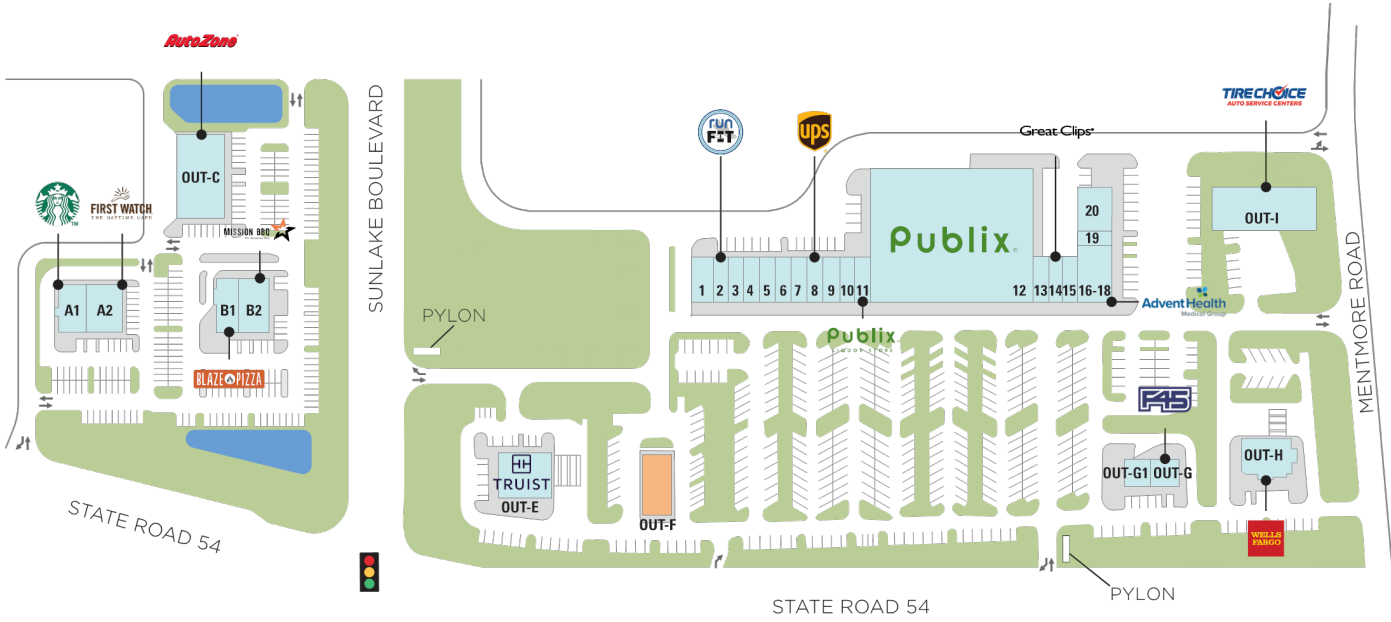

Shoppes at Sunlake Centre

📍 18911 State Road 54, Lutz, FL 33558

Center Size: 116,995

SPACE	TENANT	SF
OUT-F	AVAILABLE (Restaurant)	3,474
1	THE BRASS TAP	3,063
10	STRETCHLAB	1,400
11	PUBLIX LIQUORS	1,400
12	PUBLIX	45,600
13	MAJIK TOUCH CLEANERS	1,300
14	GREAT CLIPS	1,300
15	NATIONWIDE VISION	1,256
16-18	ADVENTHEALTH MEDICAL GROUP	3,947
19	CHINA MOON	1,000
2	RUNFIT	1,925
20	BELLA NAIL SPA	3,000
3	SOFRESH	1,400
4	FRESCO PIZZA	1,400
5	OSAKA EXPRESS	1,400
6	SUN COAST CHIROPRACTIC	1,400
7	J. JOSEPH SALON	1,400
8	THE UPS STORE	1,400
9	DIAMOND DENTAL OF SUNLAKE	1,400
A1	STARBUCKS	2,300
A2	FIRST WATCH RESTAURANT	3,750
B1	BLAZE PIZZA	2,610
B2	MISSION BBQ	3,464
D5	JEREMIAH'S ITALIAN ICE	1,000
OUT -G1	VERIZON WIRELESS	1,800
OUT-C	AUTOZONE	7,000
OUT-E	TRUIST BANK	4,881
OUT-G	F45 TRAINING	2,400
OUT-H	WELLS FARGO BANK	4,037
OUT-I	TIRE CHOICE AUTO	6,288

1 of 1