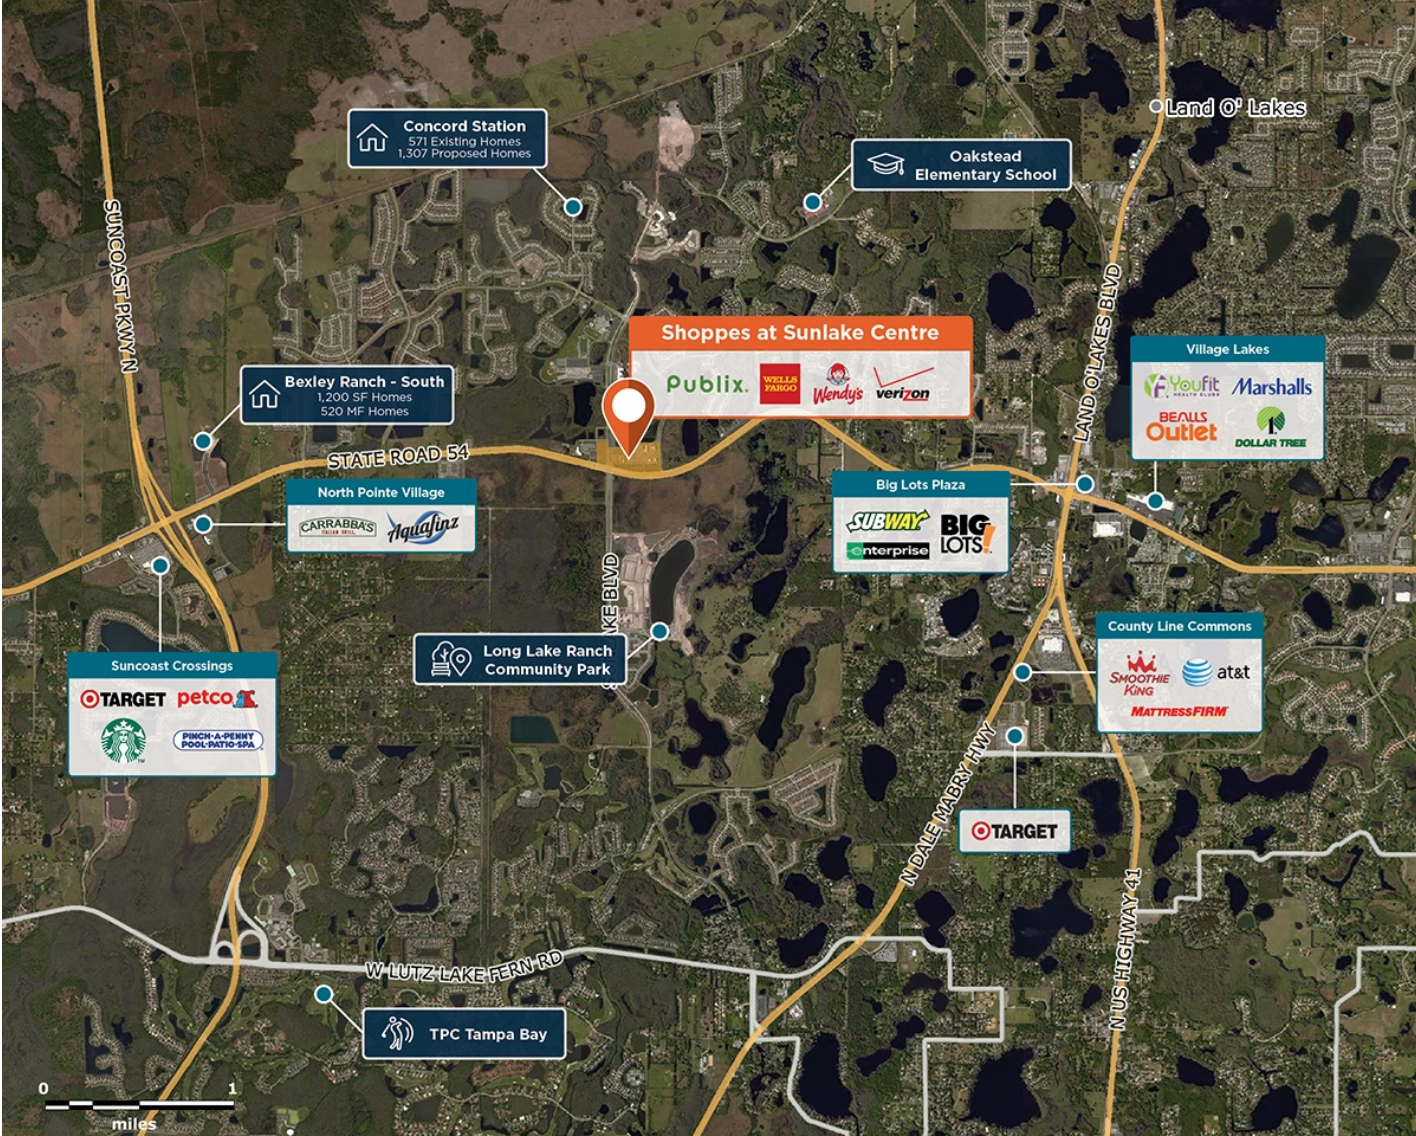

Shoppes at Sunlake Centre

📍 18911 State Road 54, Lutz, FL 33558

In one of the fastest growing areas of Pasco County, near multiple new housing developments.

Center Size: 116,995
Spaces Available: 1

Within 3 Miles

Population	47,474
Avg. Household Income	157,742
Avg. Home Value	$476,406
Annual Visits	2,856,856
Vehicles Per Day	38,634