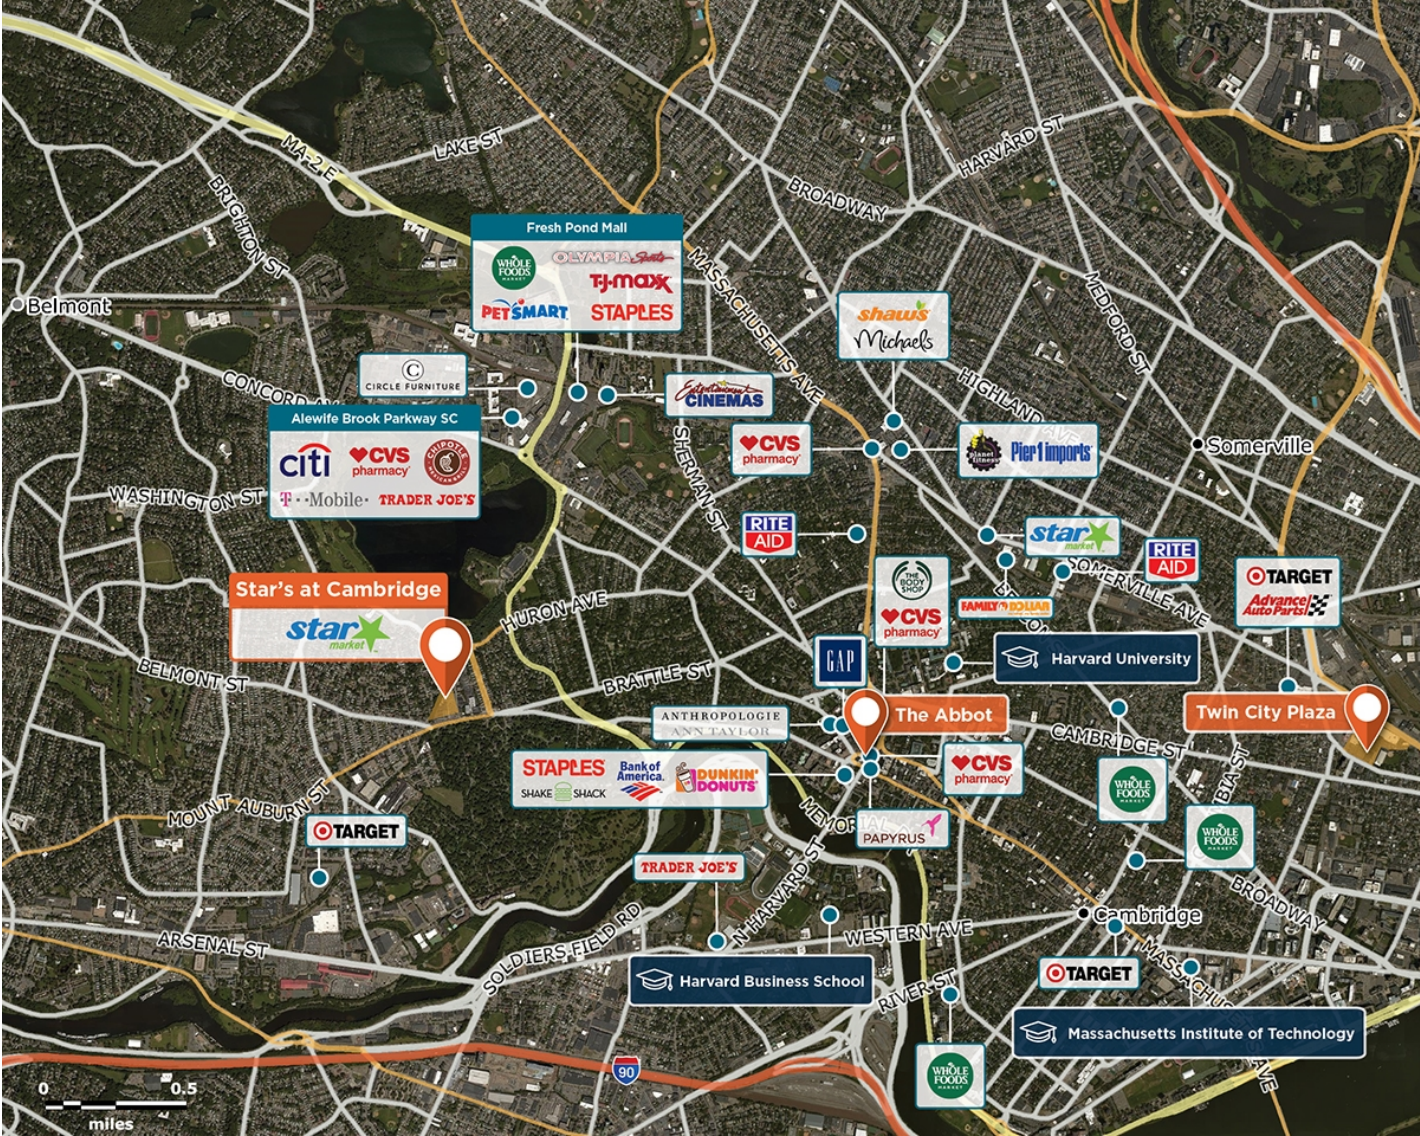

Star's at Cambridge

📍 699 Mount Auburn Street, Cambridge, MA 02138

A freestanding supermarket at a busy intersection in a populous area of Cambridge.

Center Size: 66,108
Spaces Available: 0

Within 3 Miles

Population	394,794
Avg. Household Income	171,837
Avg. Home Value	\$1,139,959
Annual Visits	860,514
Vehicles Per Day	13,534

Star's at Cambridge

📍 699 Mount Auburn Street, Cambridge, MA 02138

Center Size: 66,108