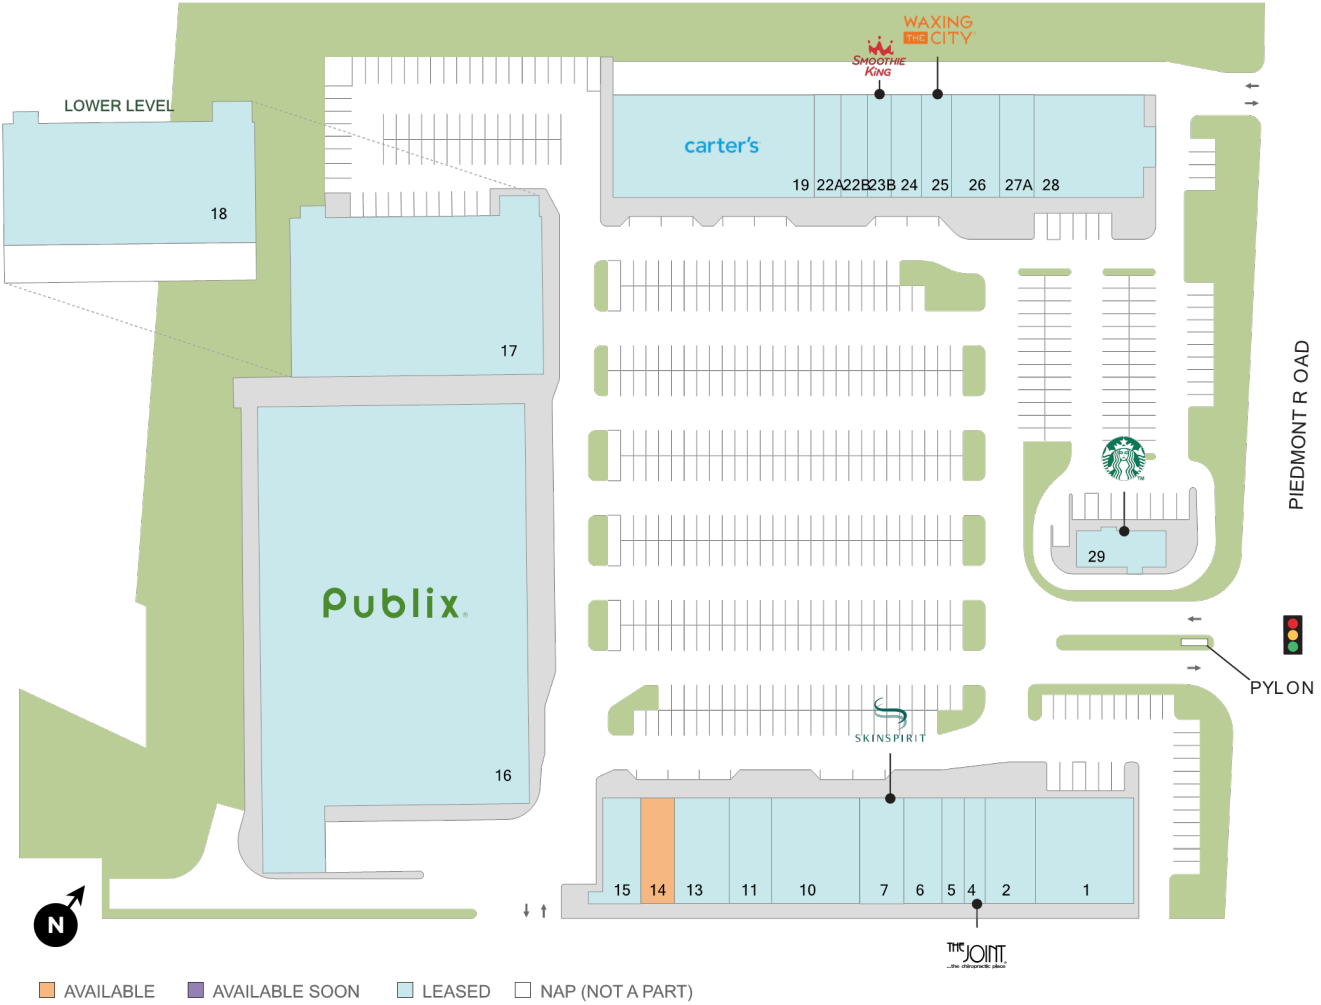

Buckhead Landing

3330 Piedmont Road, Atlanta, GA 30305

Center Size: 151,739

SPACE	TENANT	SF
014	AVAILABLE	1,800
018B	AVAILABLE	1,909
001	THE EYE GALLERY	5,000
002	RELAX THE BACK	2,680
004	THE JOINT	1,093
005	BUCKHEAD ALTERATIONS	1,258
006	MIZU MASSAGE SPA	1,944
007	SKINSPiRiT	2,224
010	JAMISON SHAW HAIRDRESSERS	4,738
011	LUSH NAILS & SPA	2,220
013	COAST DENTAL	2,862
015	HANDEL'S HOMEMADE ICE CREAM	1,975
016	PUBLIX	54,965
017	GOLF GALAXY	20,119
018	BINDERS ART SUPPLIES & FRAMES	17,905
019	CARTER'S	8,796
022A	OMAKASE TABLE	2,066
022B	URBAN WU	2,232
023B	SMOOTHIE KING	1,242
024	ALLOY PERSONAL TRAINING	1,500
025	WAXING THE CITY	1,500
026	AVIVA	2,500
027A	PIU BELLO	1,807
028	BURTONS GRILL & BAR	5,740
029	STARBUCKS	1,664

1 of 1