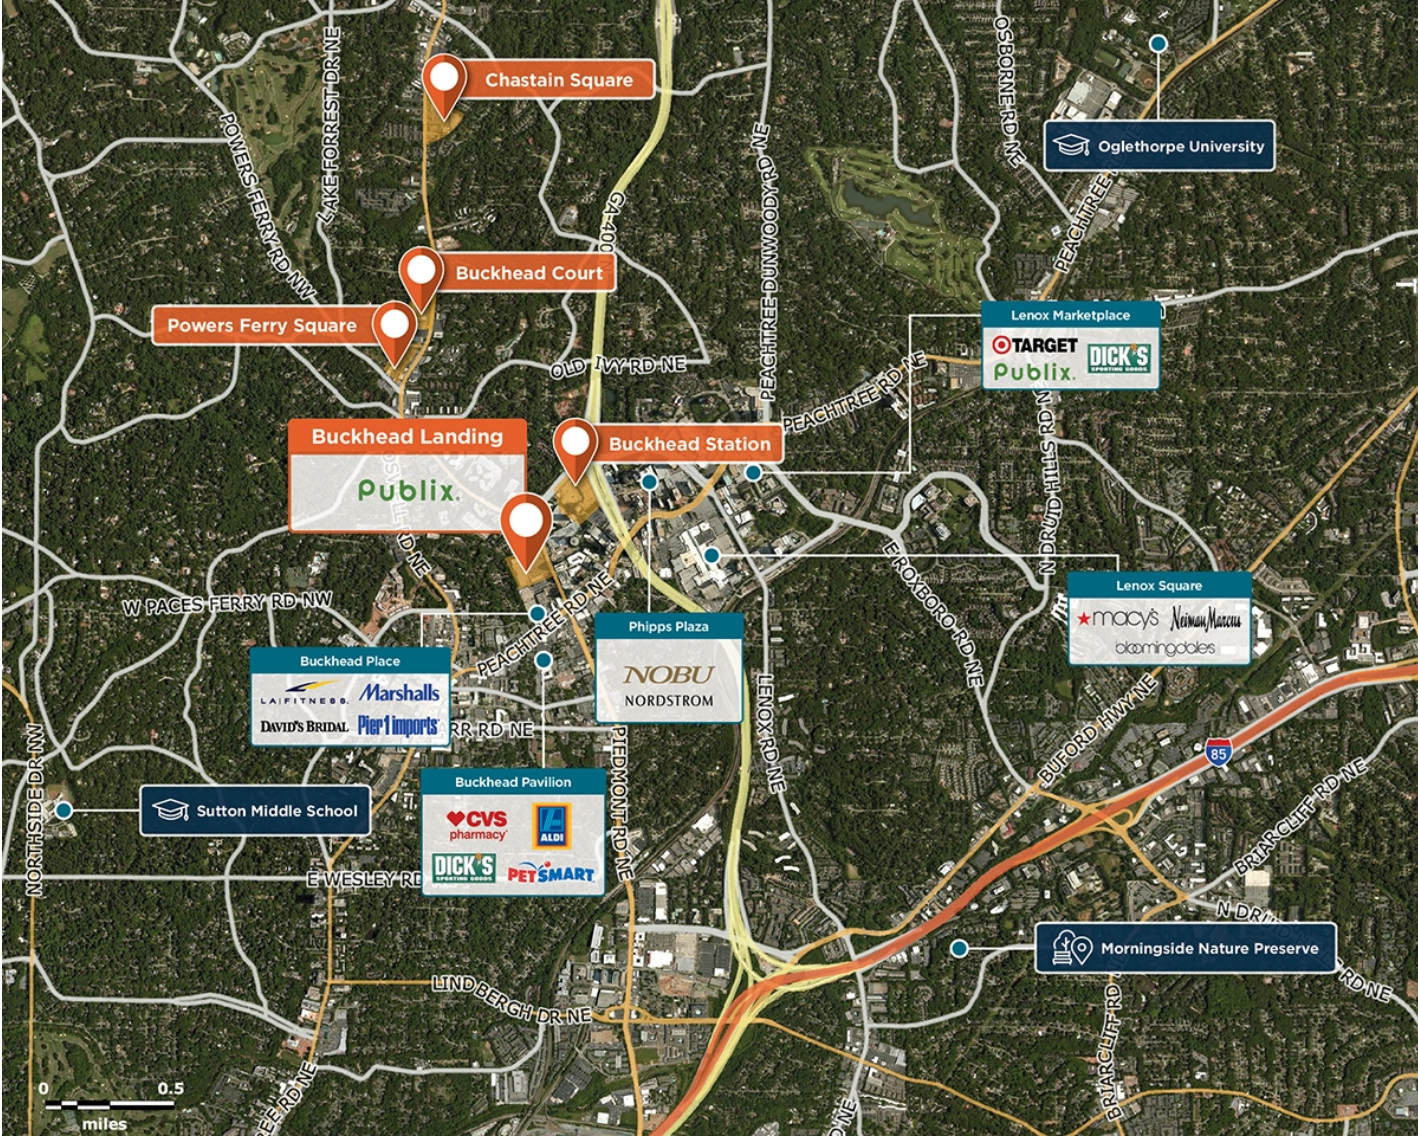

Buckhead Landing

📍 3330 Piedmont Road, Atlanta, GA 30305

In the heart of the most sought-after communities in the South, featuring a highly curated merchandising mix.

Center Size: 151,739

Spaces Available: 2

Within 3 Miles

Population	135,558
Avg. Household Income	175,783
Avg. Home Value	$883,432
Annual Visits	518,326
Vehicles Per Day	55,798

Leslie Mintz
Leasing Contact

📞 404 575 3296
✉️ lesliemintz@regencycenters.com

Updated: Mar 14 2025
©2025 Regency Centers, L.P.