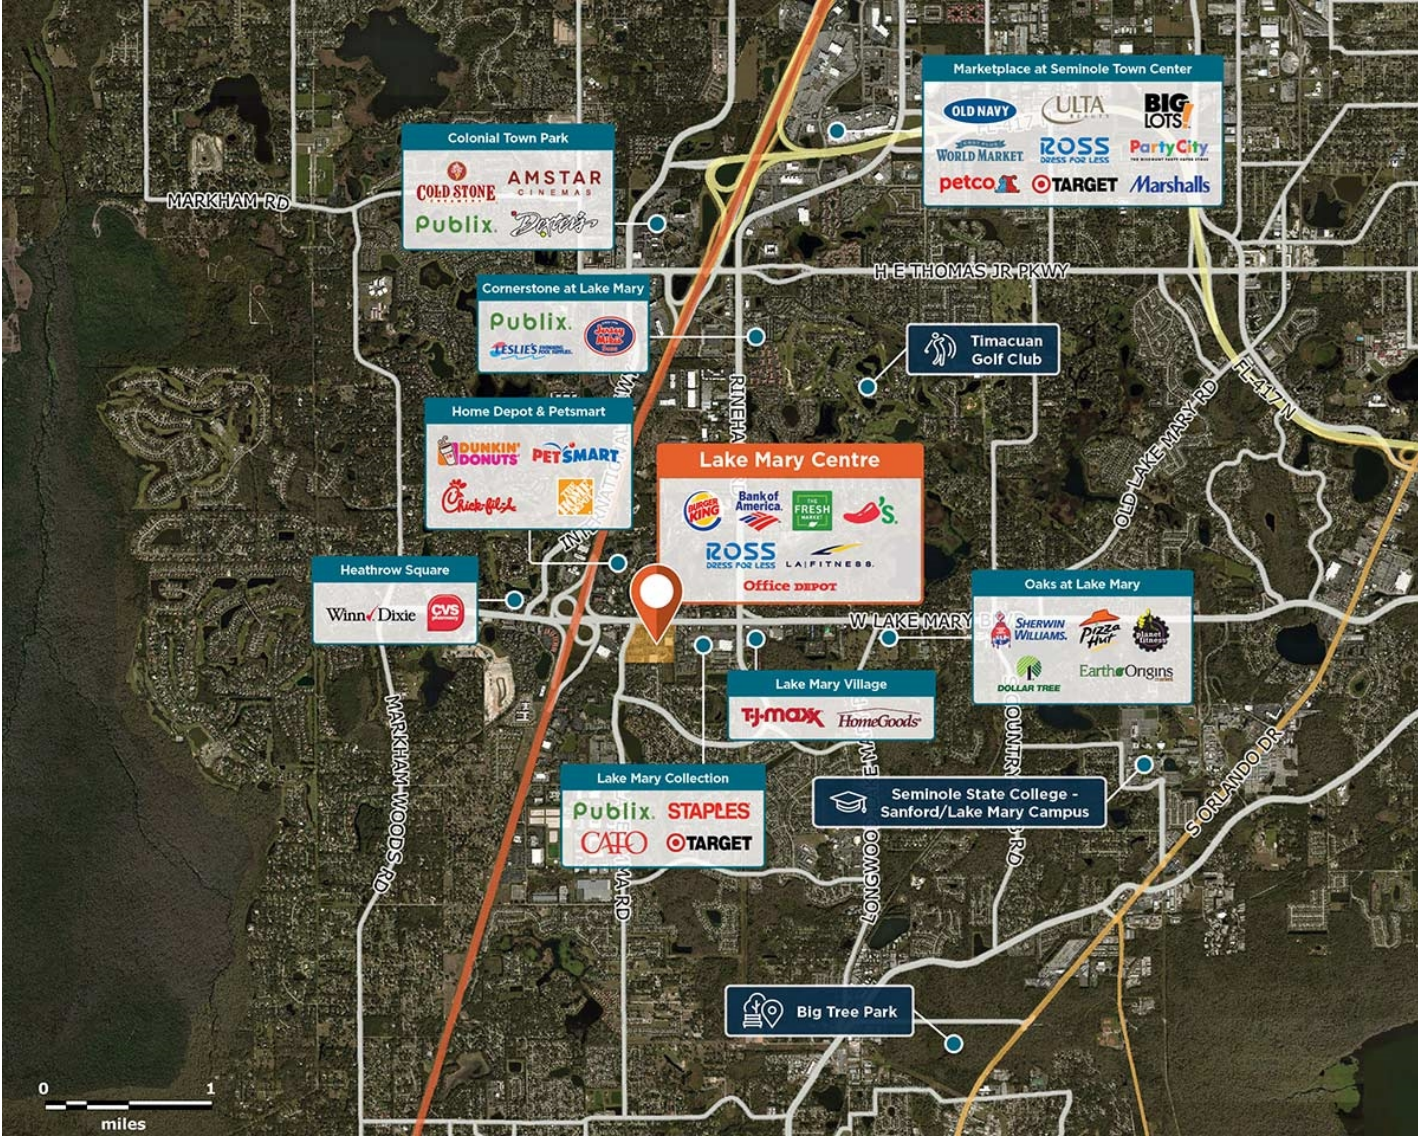

Lake Mary Centre

📍 3697 Lake Emma Road, Lake Mary, FL 32746

Recently renovated shopping center near the I-4 interchange, with an affluent customer base.

Center Size: 355,579
Spaces Available: 7

Within 3 Miles

1 of 2

Lake Mary Centre

📍 3697 Lake Emma Road, Lake Mary, FL 32746

Center Size: 355,579

SPACE	TENANT	SF
G-3	RESTORE HYPER WELLNESS + CRYO	1,880
G-5	SHEAR MADNESS HAIRCUTS FOR KID	1,300
G7	DISCOVERY CHIROPRACTIC	1,375
H-1	THE DESIGNERY	1,543
H-2	SOLA SALON STUDIOS	5,600
H-5-H-6	ACADEMY SPORTS	63,249
H-7	HOBBY LOBBY	55,000
K-2-3	BACH TO ROCK	2,200
L1	OFFICE DEPOT	21,259
L3	PHO MAI	2,160
L4	FIREHOUSE SUBS	2,160
L5-6	MY GYM	3,330
OUT1	SOHO JUICE	400
P	UNICORN SCOOPS	1,500
P1	TOOJAY'S OF LAKE MARY	5,150
Q1	GREEK VILLAGE	1,400
Q5	GOODWILL	4,200
R-1	IN BLOOM FLORIST	3,330
R-2-3	H & R BLOCK	2,128
S-1	VICTORY MARTIAL ARTS	3,655
S-2	LA ANTIOQUENA RESTAURANT	2,500
T-1	DAINTY NAILS	1,500
T-10	GREAT CLIPS	1,500
T-11	KELLER'S REAL SMOKED BAR-B-QUE	1,500
T-3	SEMINOLE SCUBA	1,750
T-5	THIRSTY WHALE	2,750
T7	MASSAGE ENVY	2,500
T-9	BENJAMIN MOORE PAINTS	1,000