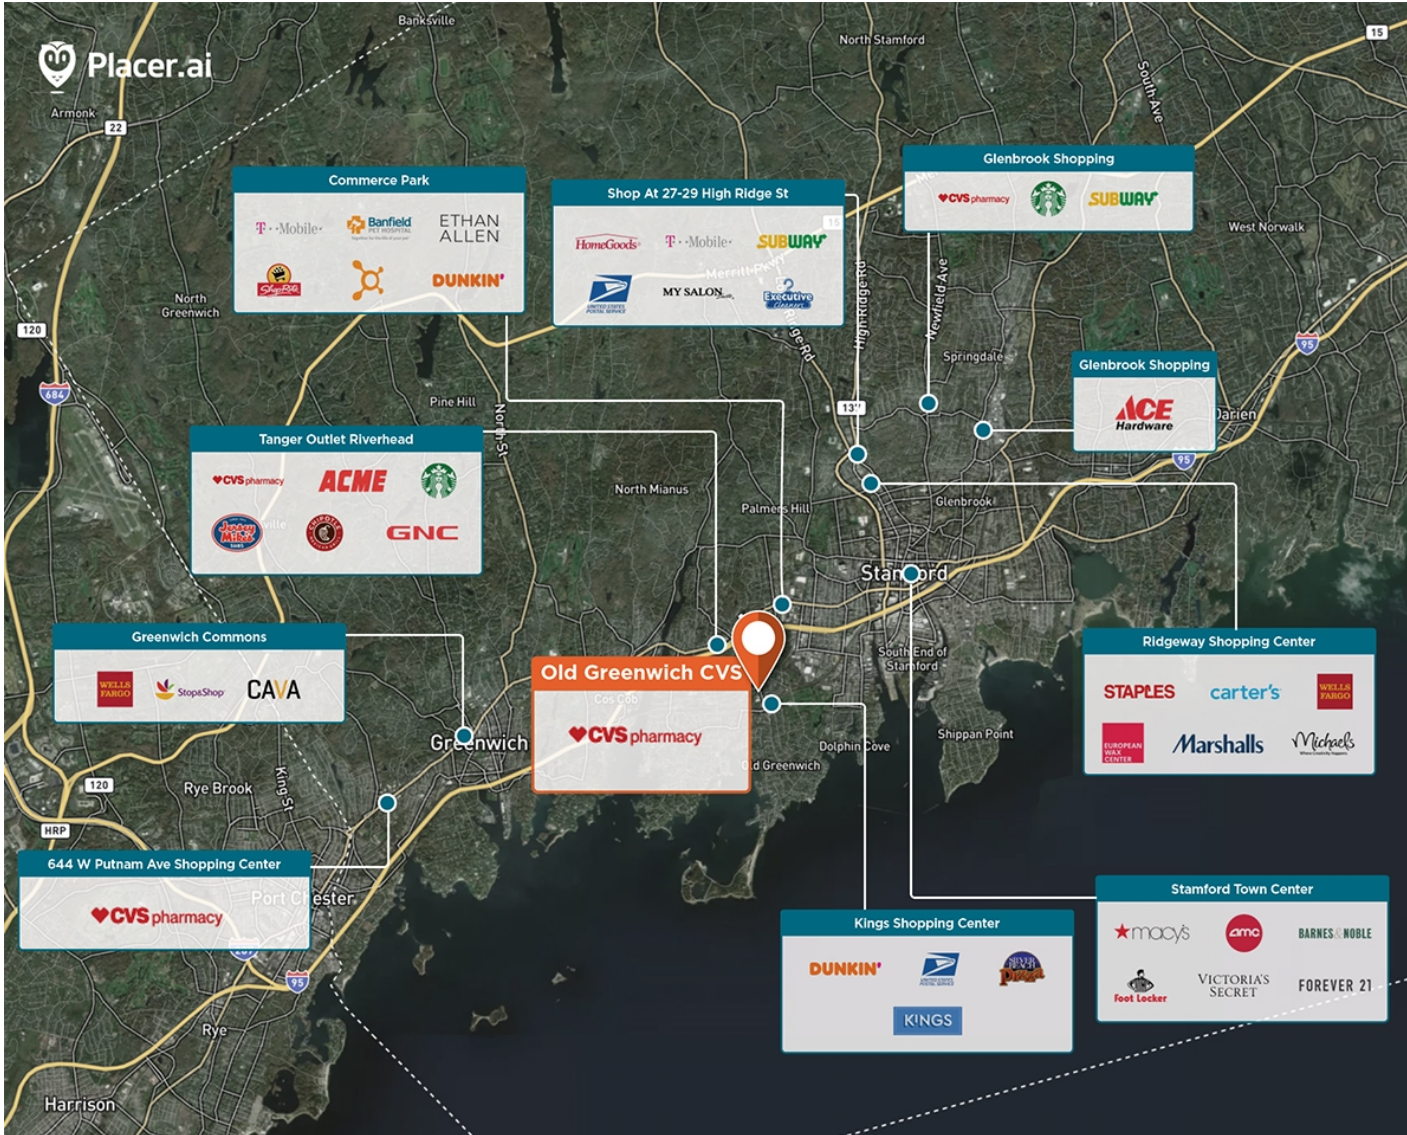

Old Greenwich CVS

📍 Old Greenwich CVS, Greenwich, CT 06870

Freestanding CVS in the heart of Old Greenwich.

Center Size: 8,000
Spaces Available: 0

Within 3 Miles

Population	104,680
Avg. Household Income	162,992
Avg. Home Value	\$1,099,759
Annual Visits	
Vehicles Per Day	18,242

Old Greenwich CVS

📍 Old Greenwich CVS, Greenwich, CT 06870

Center Size: 8,000

SPACE	TENANT	SF
01	CVS	8,000

■ AVAILABLE
 ■ AVAILABLE SOON
 ■ LEASED
 ■ NAP (NOT A PART)

1 of 1

This site plan is not a representation, warranty or guarantee as to size, location, identity of any tenant, the suite number, address or any other physical indicator or parameter of the property and for use as approximated information only. The improvements are subject to changes, additions, and deletions as the architect, landlord, or any governmental agency may direct or determine in their absolute discretion.