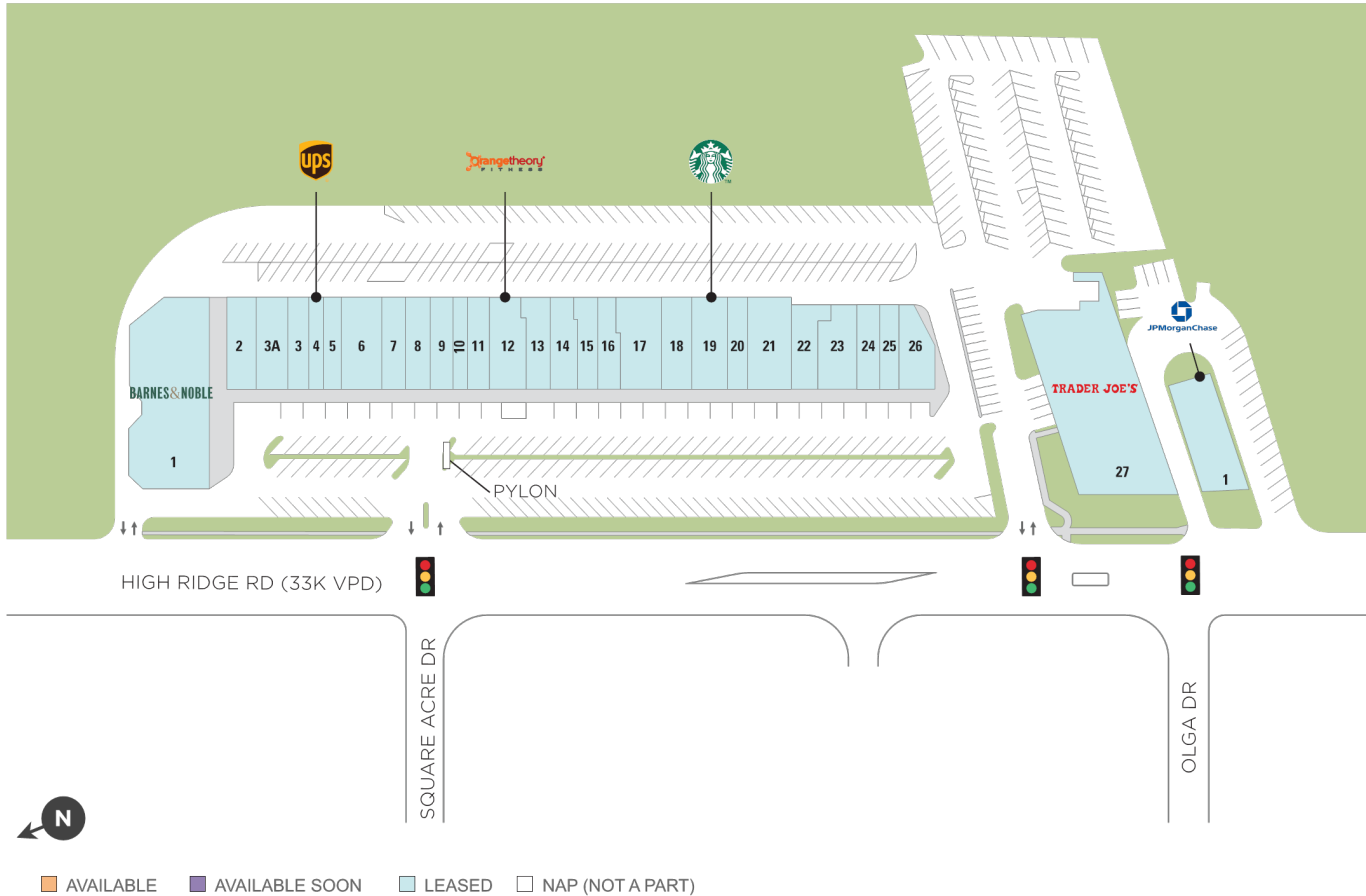

# High Ridge Center

📍 High Ridge Center, Stamford, CT 06905

Premier grocery-anchored shopping center, less than 1 mile off the Merritt Parkway on High Ridge Road.

**Center Size: 88,613**

**Spaces Available: 0**

# High Ridge Center

📍 High Ridge Center, Stamford, CT 06905

**Center Size: 88,613**

SPACE	TENANT	SF
01	JPMORGAN CHASE BANK	4,160
01	BARNES & NOBLE	25,394
02	PETER SUCHY JEWELERS	1,283
03	CRUMBL COOKIES	1,500
03A	WONDER	2,704
04	THE UPS STORE	1,175
05	VITALITY BOWLS	1,300
06	SEROTONIN CENTER	2,814
07	FACE FOUNDRIE	1,763
08	LOVE BELLA	1,721
09	TACO PROJECT	1,763
10	MILKSHAKE FACTORY	1,139
11	FASHION NAILS & SPA	1,139
12	ORANGETHEORY FITNESS	2,692
13	BROWN HARRIS STEVENS	1,852
14	THE ATHLETE'S SOURCE	1,685
15	BANKWELL	1,841
16	LM SALON	1,326
17	RYE RIDGE DELI	3,327
18	CHOPT	2,380
19	STARBUCKS	2,357
20	MOHEGAN HOUSE OF CIGARS	1,175
21	COST LESS WINES & LIQUORS	3,526
22	SEA BREEZE CLEANERS	1,669
23	ROUNABOUT	2,550
24	CABLEVISION	1,456
25	COBS BREAD	1,450
26	RESTORE HYPER WELLNESS + CRYO	2,235
27	TRADER JOE'S	13,265