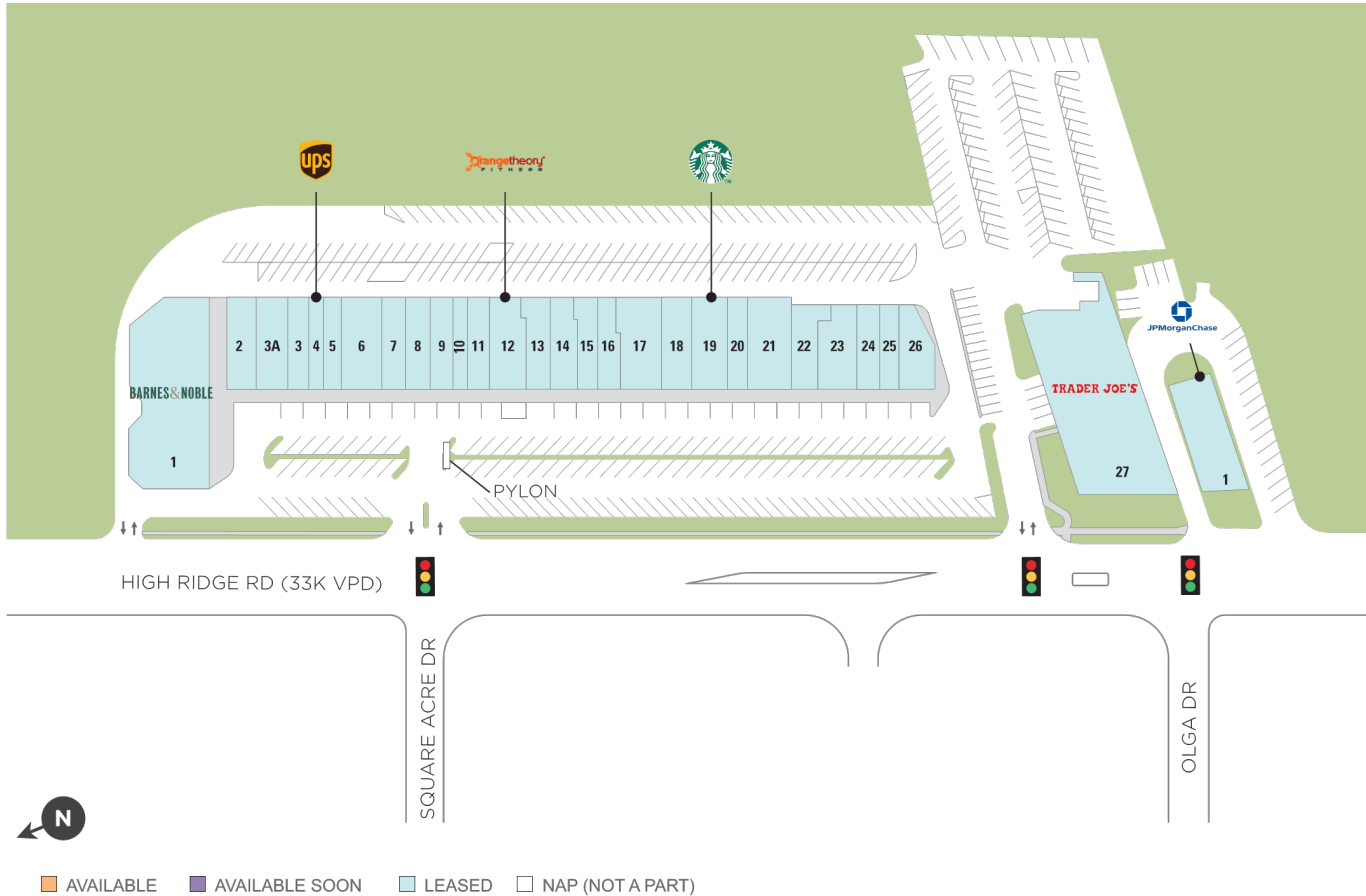

High Ridge Center

📍 High Ridge Center, Stamford, CT 06905

Premier grocery-anchored shopping center, less than 1 mile off the Merritt Parkway on High Ridge Road.

Center Size: 88,613
Spaces Available: 0

Within 3 Miles

Population	54,907
Avg. Household Income	215,519
Avg. Home Value	\$832,295
Annual Visits	2,363,149
Vehicles Per Day	29,164

High Ridge Center

📍 High Ridge Center, Stamford, CT 06905

Center Size: 88,613

SPACE	TENANT	SF
01	JPMORGAN CHASE BANK	4,160
01	BARNES & NOBLE	25,394
02	PETER SUCHY JEWELERS	1,283
03	CRUMBL COOKIES	1,500
03A	WONDER	2,704
04	THE UPS STORE	1,175
05	VITALITY BOWLS	1,300
06	SEROTONIN CENTER	2,814
07	FACE FOUNDRIE	1,763
08	LOVE BELLA	1,721
09	TACO PROJECT	1,763
10	MILKSHAKE FACTORY	1,139
11	FASHION NAILS & SPA	1,139
12	ORANGETHEORY FITNESS	2,692
13	BROWN HARRIS STEVENS	1,852
14	THE ATHLETE'S SOURCE	1,685
15	BANKWELL	1,841
16	LM SALON	1,326
17	RYE RIDGE DELI	3,327
18	CHOPT	2,380
19	STARBUCKS	2,357
20	MOHEGAN HOUSE OF CIGARS	1,175
21	COST LESS WINES & LIQUORS	3,526
22	SEA BREEZE CLEANERS	1,669
23	ROUNABOUT	2,550
24	CABLEVISION	1,456
25	COBS BREAD	1,450
26	RESTORE HYPER WELLNESS + CRYO	2,235
27	TRADER JOE'S	13,265