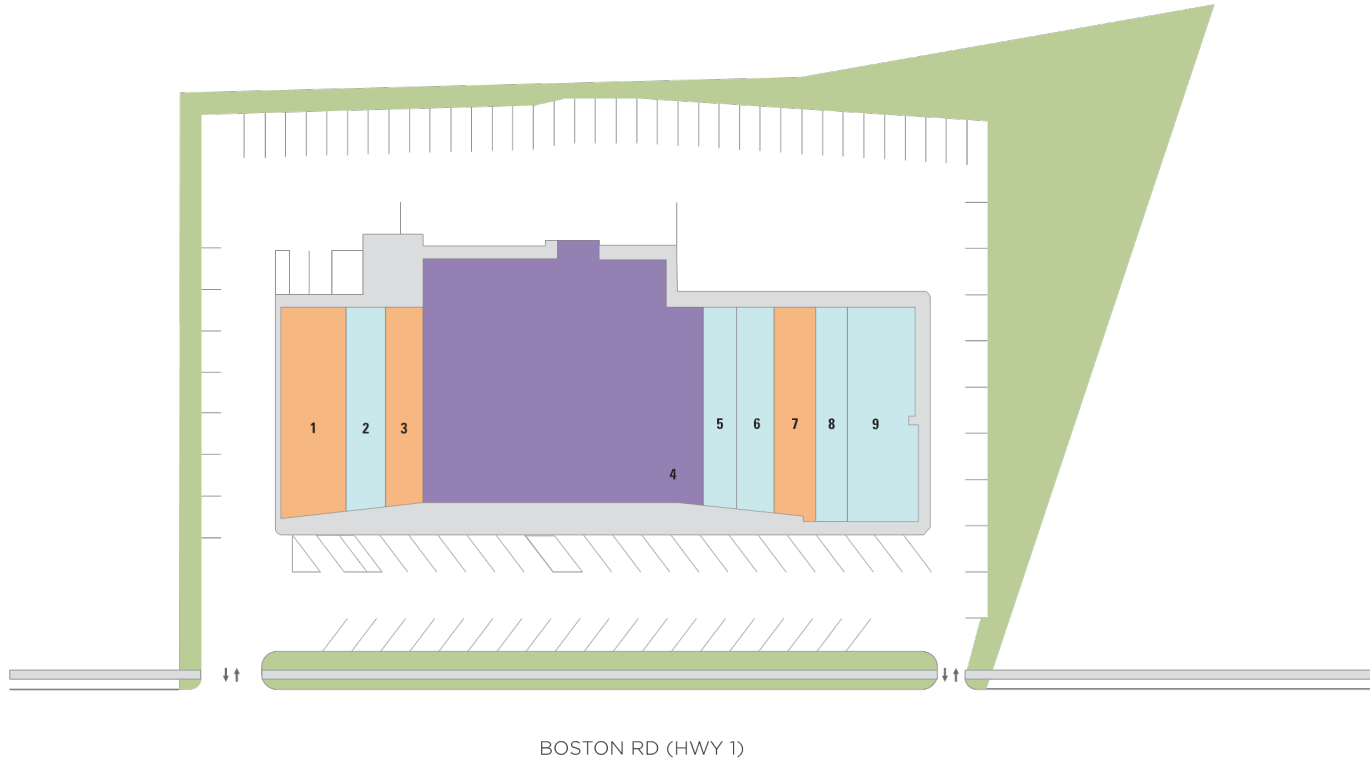

# DISTRICT SHOPS OF PELHAM MANOR

Located at Four Corners in Pelham Manor - a densely populated community in lower Westchester County.

**Center Size:** 24,915  
**Spaces Available:** 4

**Within 3 Miles**

Population	317,848
Avg. Household Income	109,326
Avg. Home Value	\$589,460
Annual Visits	508,335
Vehicles Per Day	15,150

## DISTRICT SHOPS OF PELHAM MANOR

**Center Size: 24,915**

SPACE	TENANT	SF
01	AVAILABLE	3,300
03	AVAILABLE	1,165
07	AVAILABLE	1,890
04	AVAILABLE SOON	10,000
02	R&D LIQUORS & WINE	1,120
05	ABSOLUTE NAILS	1,130
06	MANOR CARD SHOPPE	1,400
08	DUNKIN DONUTS	1,130
09	EDO RESTAURANT	3,780