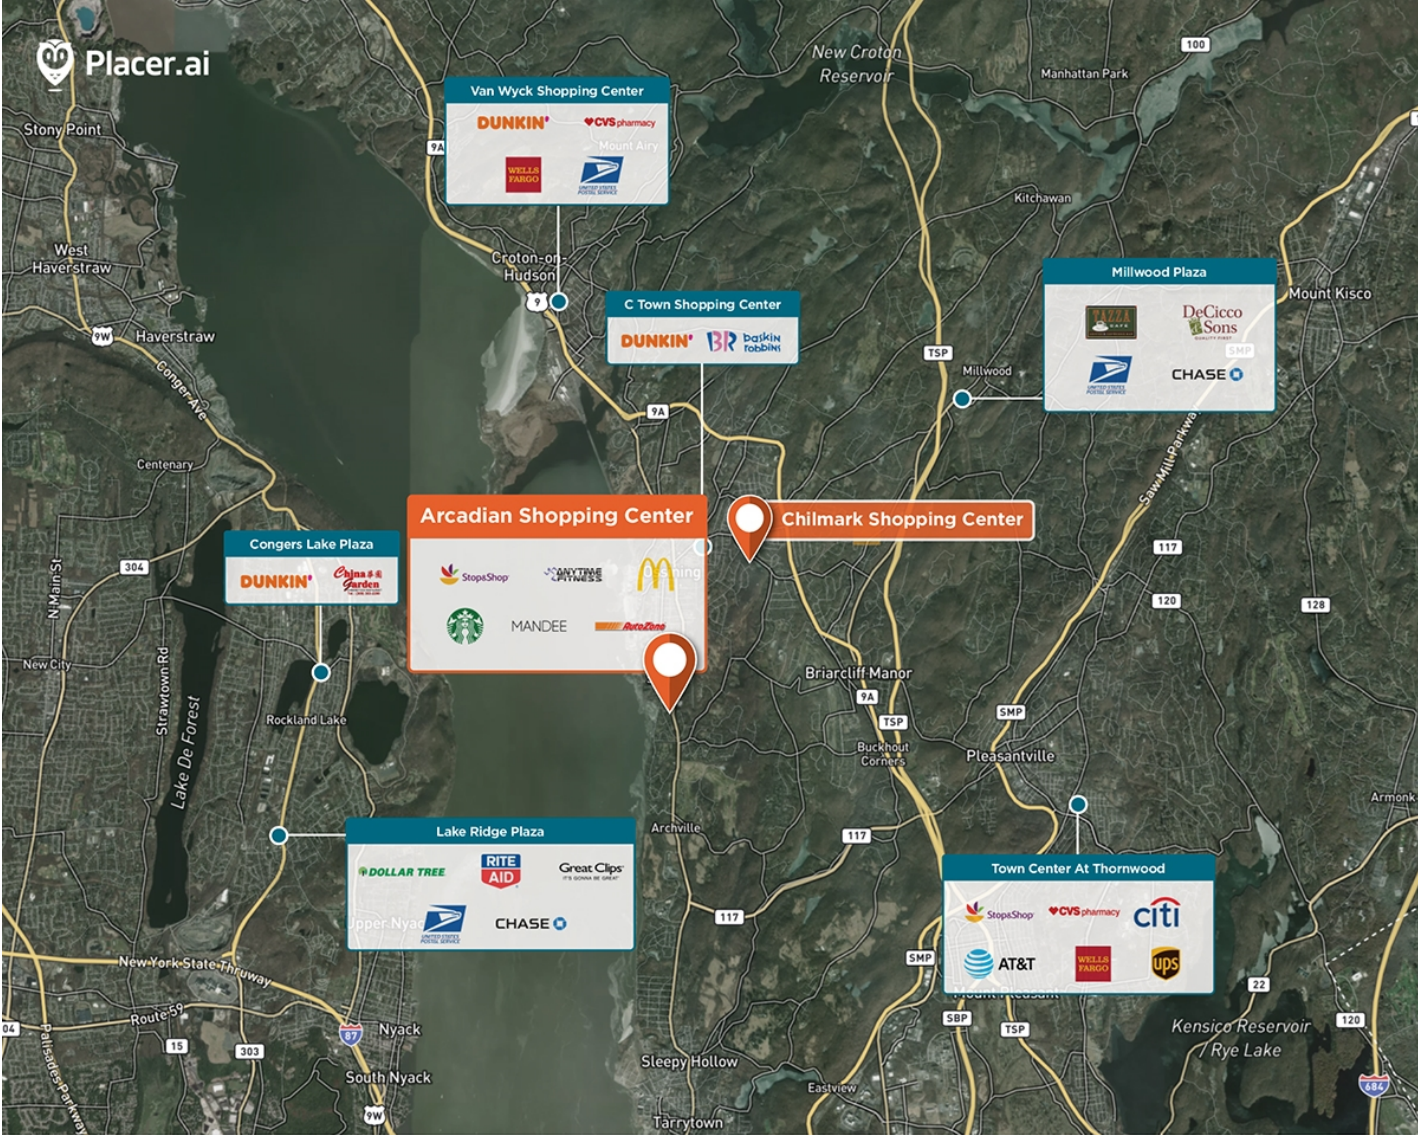

Arcadian Shopping Center

📍 214-246 S Highland Ave, Ossining, NY 10562

Located at the signalized intersection of Route 9 and Rockledge Avenue in Westchester County, New York.

Center Size: 137,259
Spaces Available: 2

Within 3 Miles

Population	42,996
Avg. Household Income	171,236
Avg. Home Value	$715,295
Annual Visits	2,228,461
Vehicles Per Day	11,153