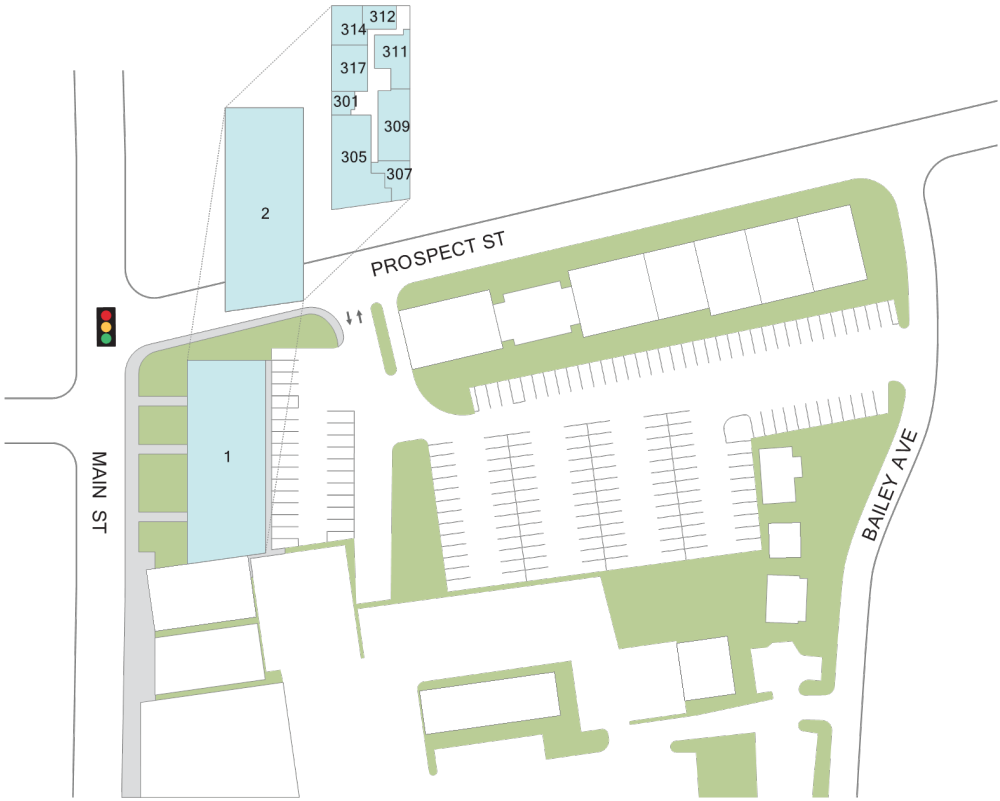

Yankee Ridge

📍 Yankee Ridge, Ridgefield, CT 06877

Center Size: 21,967

SPACE	TENANT	SF
100	BRASSERIE SAINT-GERMAIN	3,650
101	WORLD CHAMPION TAE KWON DO	3,093
200	COMPASS REAL ESTATE	950
201	SOTHEBY'S REAL ESTATE	3,740
202	SILVER LINING CONSIGNMENTS	2,507
301	SPEEDY LIEN	345
305	REESE, HIRSH, SHOULTS & HARRIS	2,466
307	CHANGE YOUR NARRATIVE, LCSW	620
309	CENTENNIAL BANK	1,363
311	STACY ANN RAYMOND & ALAN ESKEN	966
312	M.S. HOWELLS & CO.	489
314	SPENCER SPEECH AND LANGUAGE	798
317	ST. JOHN'S FRAGRANCE COMPANY	980

■ AVAILABLE
■ AVAILABLE SOON
■ LEASED
 NAP (NOT A PART)

1 of 1