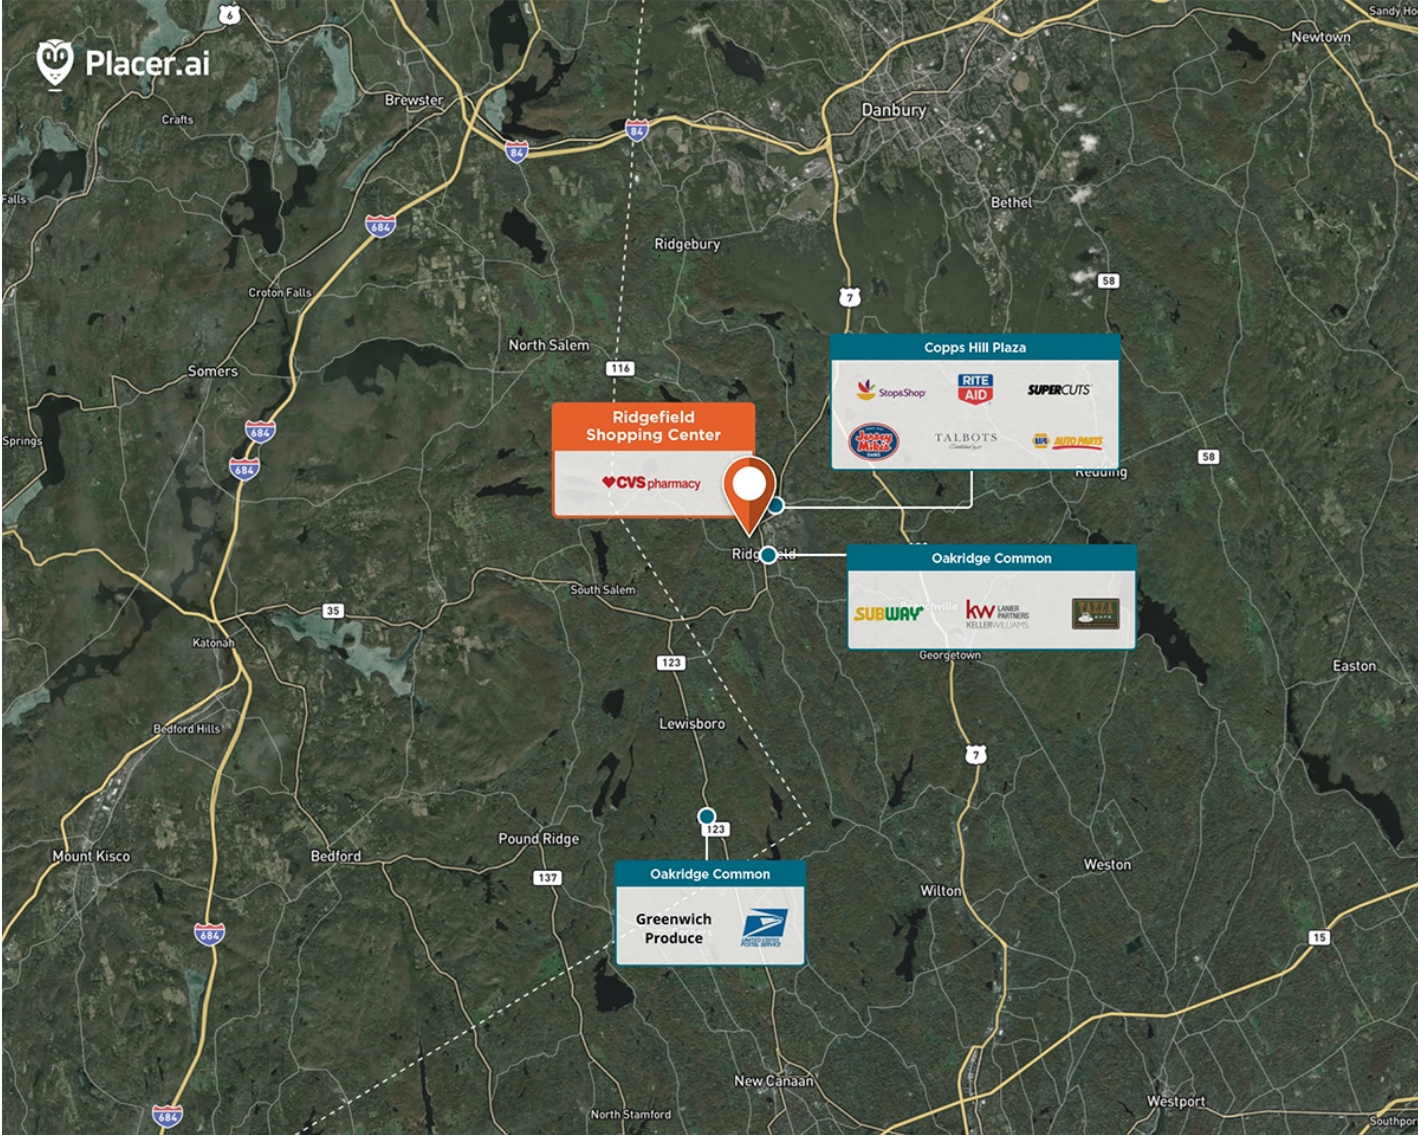

Yankee Ridge

📍 Yankee Ridge, Ridgefield, CT 06877

A perfect mix of retail, office, and residential in the heart of the historic, charming town of Ridgefield.

Center Size: 21,967
Spaces Available: 0

Within 3 Miles

Population	20,512
Avg. Household Income	233,664
Avg. Home Value	$884,373
Vehicles Per Day	14,288