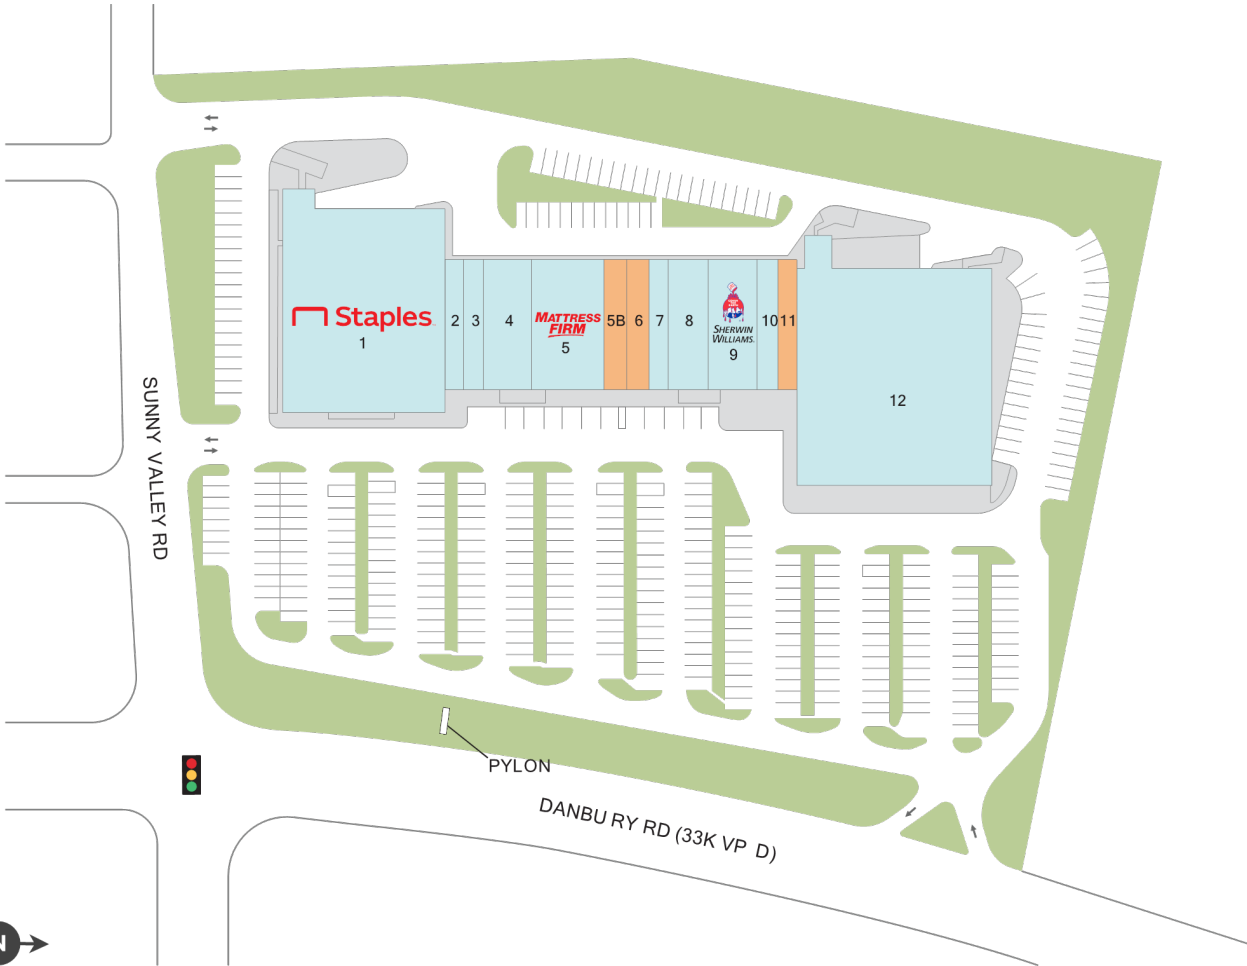

Sunny Valley Shops

📍 116-124 Danbury Rd, New Milford, CT 06776

Center Size: 71,987

SPACE	TENANT	SF
05B	AVAILABLE	1,810
06	AVAILABLE	1,718
11	AVAILABLE	1,300
01	STAPLES	20,388
02	NAIL D'AMI	1,400
03	FILOS RESTAURANT & BAR	1,624
04	FIT BODY BOOT CAMP	3,495
05	MATTRESS FIRM	5,190
07	MAMA'S BAGEL CAFE	1,400
08	CARLSON PHYSICAL THERAPY	3,000
09	SHERWIN-WILLIAMS	4,000
10	SOUTH BEACH TANS	1,200
12	PLANET FITNESS	25,257

1 of 1