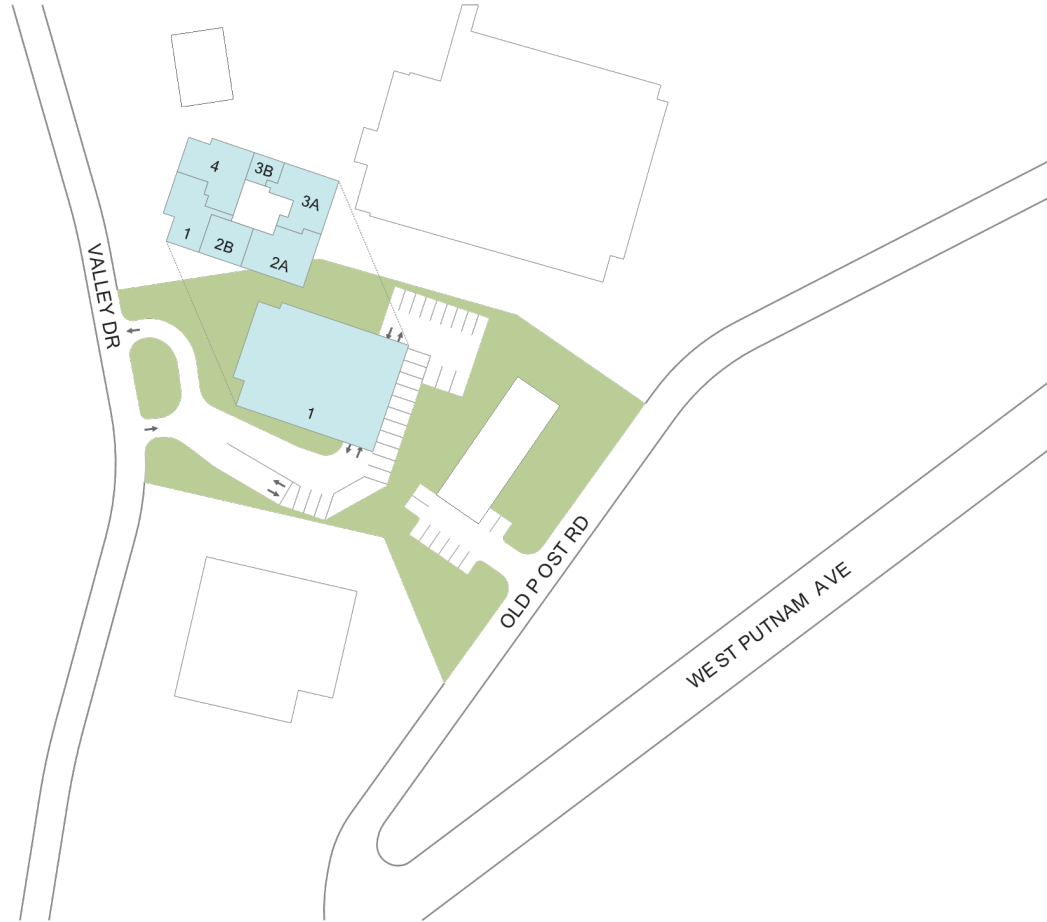

25 Valley Drive

📍 25 Valley Drive, Greenwich, CT 06831

Medical building located in central Greenwich.

Center Size: 18,002
Spaces Available: 0

Within 3 Miles

Population	77,437
Avg. Household Income	185,701
Avg. Home Value	\$1,112,272
Vehicles Per Day	19,314

This site plan is not a representation, warranty or guarantee as to size, location, identity of any tenant, the suite number, address or any other physical indicator or parameter of the property and for use as approximated information only. The improvements are subject to changes, additions, and deletions as the architect, landlord, or any governmental agency may direct or determine in their absolute discretion.

25 Valley Drive

📍 25 Valley Drive, Greenwich, CT 06831

Center Size: 18,002

SPACE	TENANT	SF
01	LITTLE FRIENDS	9,675
02	FRANCIS SHIN DDS PC	2,061
02A	GREENWICH SMILES	2,039
02B	MASHA SOHRAB MD	1,108
03B	CONNECTICUT OCD ANXIETY & TICS	549
04	VALLEY PEDIATRICS OF GREENWICH	2,570