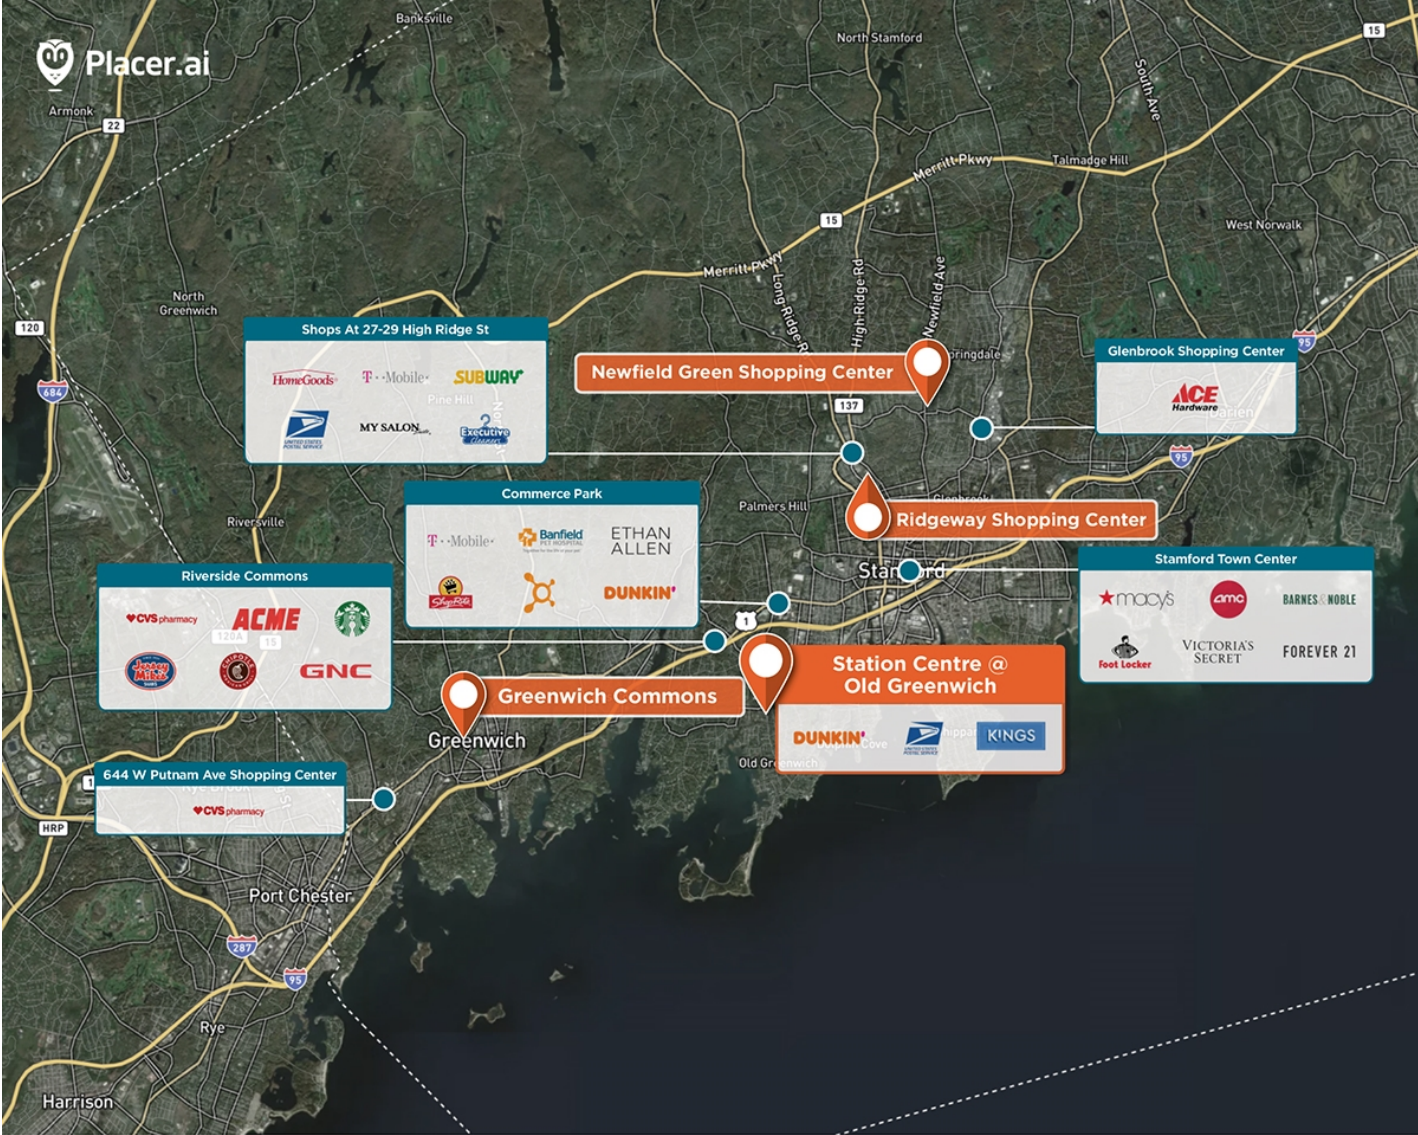

Station Centre @ Old Greenwich

📍 176-188 Sound Beach Ave, Greenwich, CT 06870

Downtown street front retail conveniently located in the heart of Old Greenwich steps from Metro North.

Center Size: 39,454
Spaces Available: 10

Within 3 Miles

Population	106,547
Avg. Household Income	161,950
Avg. Home Value	$1,084,112
Annual Visits	473,692
Vehicles Per Day	9,011