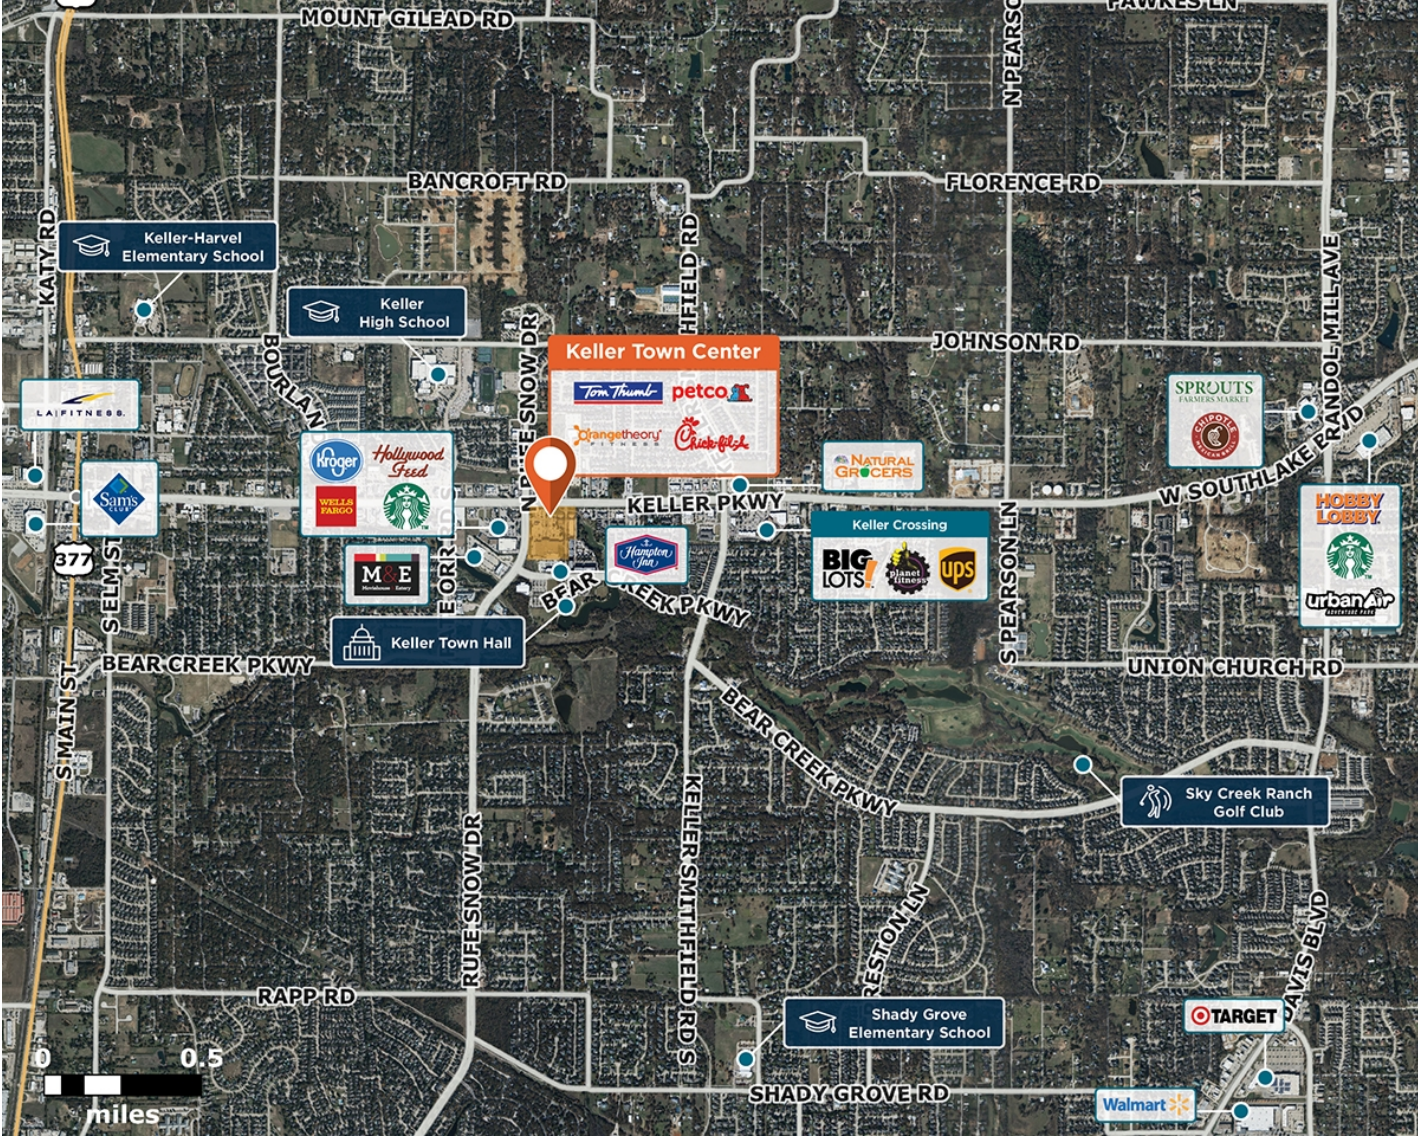

Keller Town Center

📍 101 Town Center Ln, Keller, TX 76248

Located on a major thoroughfare, surrounded by a dynamic market and affluent neighborhoods.

Center Size: 120,279
Spaces Available: 4

Within 3 Miles

Population	79,631
Avg. Household Income	198,635
Avg. Home Value	$554,626
Annual Visits	1,980,258
Vehicles Per Day	40,485