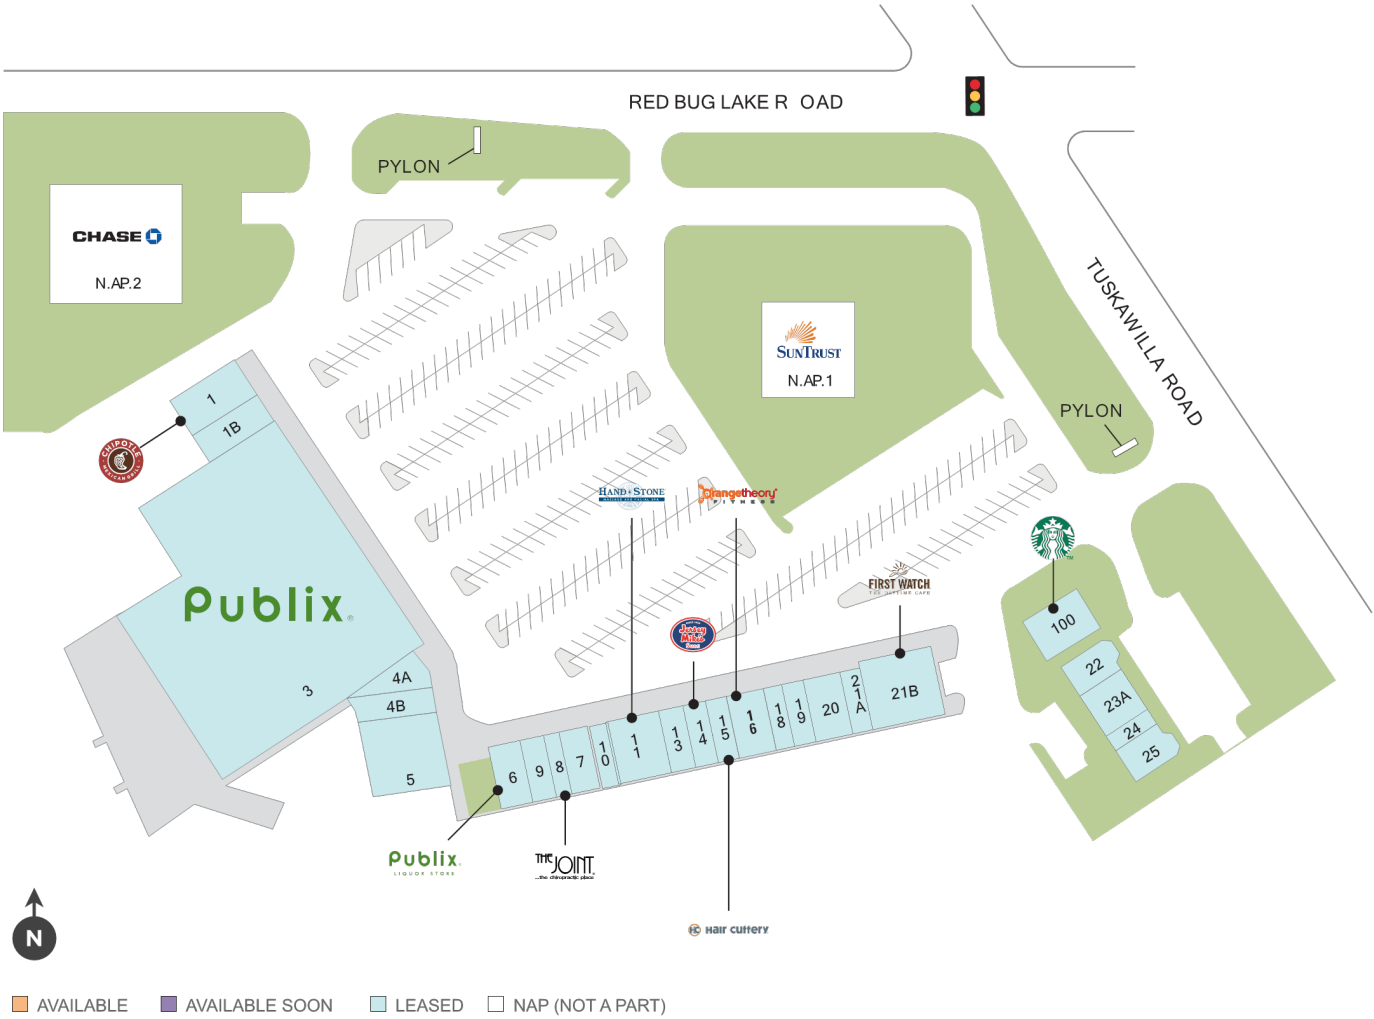

Willa Springs

5637-5717 Red Bug Lake Rd, Winter Springs, FL 32708

WILLA SPRINGS

VILLAGE

Center Size: 89,930

SPACE	TENANT	SF
0001	CHIPOTLE MEXICAN GRILL	2,450
0001B	FOR EYES	1,750
0003	PUBLIX	44,271
0004A	REVIVAL IV LOUNGE	1,125
0004B	KIKO JAPANESE CUISINE	2,195
0005	FLANAGAN'S	4,456
0006	PUBLIX LIQUORS	1,300
0007	SUGARING NYC	1,625
0008	THE JOINT	975
0009	HEART OF JERUSALEM	1,625
0010	EAR TO EAR HEALTHCARE	975
0011	HAND & STONE MASSAGE & FACIAL	2,600
0013	X.O NAILS & SPA	1,300
0014	JERSEY MIKE'S SUBS	1,300
0015	HAIR CUTTERY	975
0016	ORANGETHEORY FITNESS	2,925
0018	SOFRESH	975
0019	SALON INXS	1,625
0020	WILLA CLEANERS	2,600
0021A	THE UPS STORE	1,300
0021B	FIRST WATCH	4,900
0022	INSIGHT CREDIT UNION	1,569
0023A	ISLAND FIN POKE	1,500
0024	ANNIE'S ALTERATIONS	474
0025	GREENLEAF DENTAL	1,640
0100	STARBUCKS	1,500

1 of 1