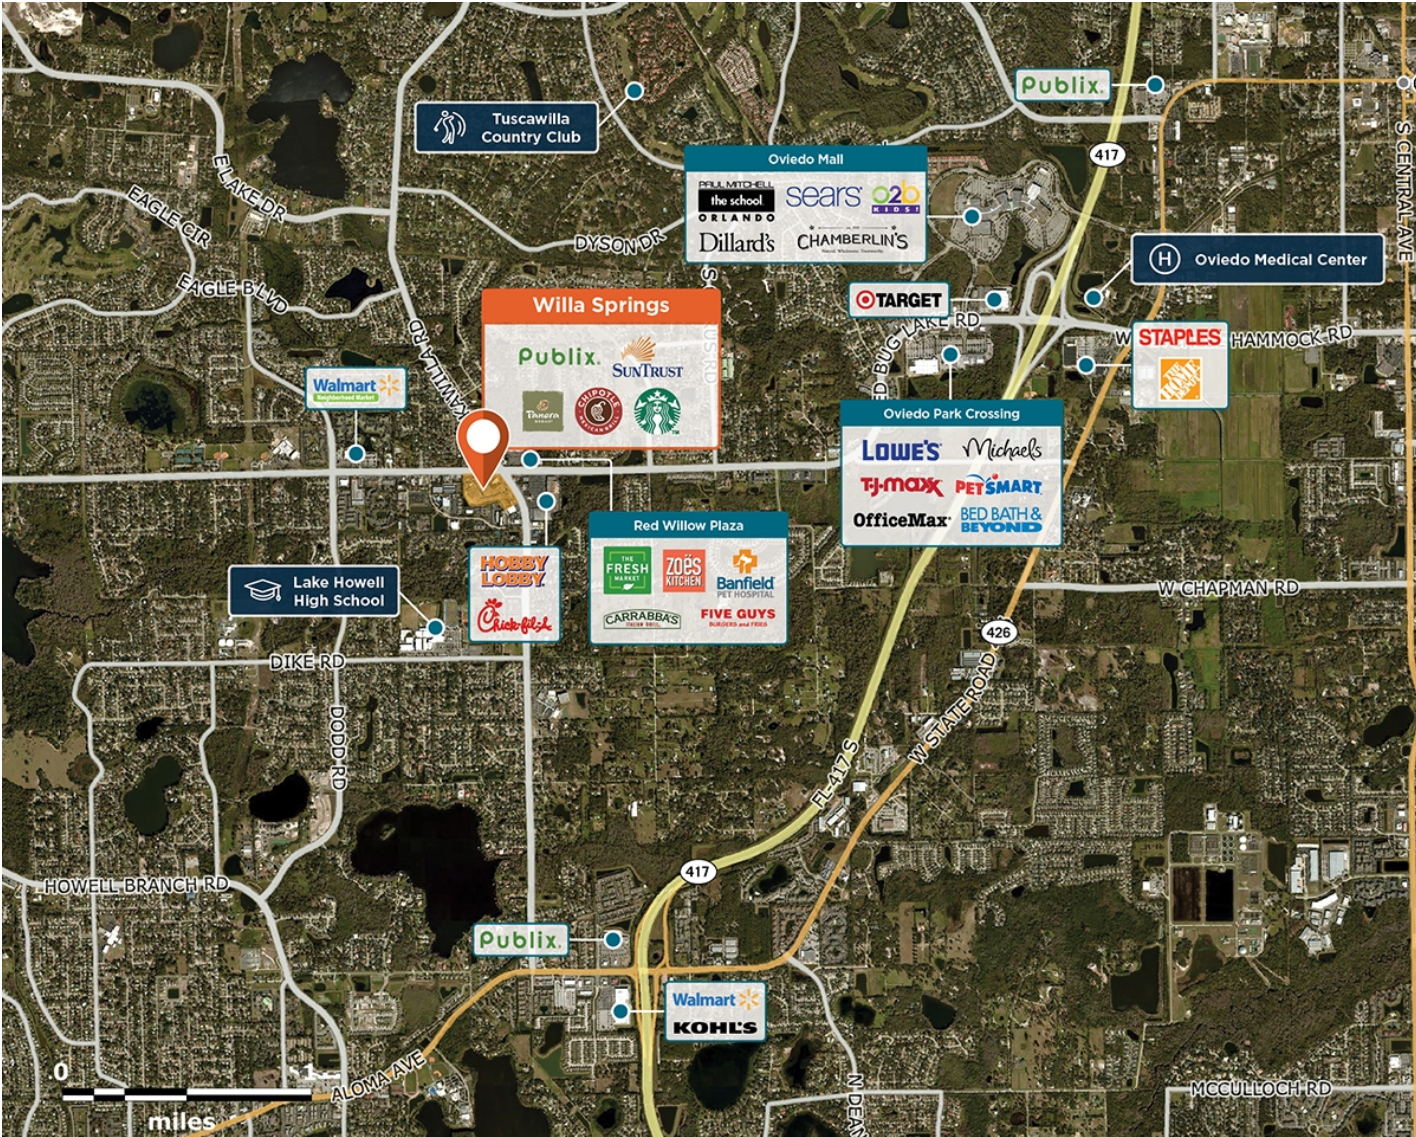

Willa Springs

📍 5637-5717 Red Bug Lake Rd, Winter Springs, FL 32708

• WILLA SPRINGS •
VILLAGE

A high-traffic center with retailers drawing customers in daily, surrounded by a dense, affluent market.

Center Size: 89,930
Spaces Available: 0

Within 3 Miles

Population	78,258
Avg. Household Income	121,754
Avg. Home Value	$511,933
Annual Visits	2,064,008
Vehicles Per Day	36,993