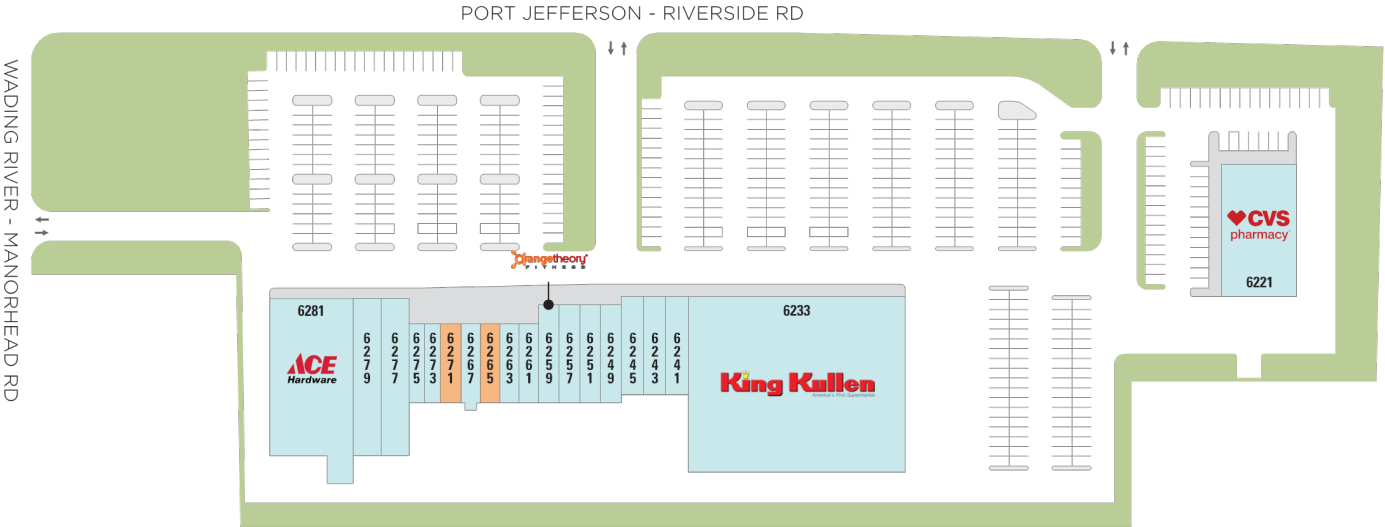

Wading River

Route 25A & Wading River Manor, Wading River, NY 11792

Center Size: 99,118

SPACE	TENANT	SF
6265	AVAILABLE	1,200
6271	AVAILABLE	2,400
6221	CVS	10,125
6233	KING KULLEN	39,600
6241	BALANCED HEALTH AND WELLNESS	3,000
6243	WILDCATS BAGEL DELI CAFE	2,000
6245	VERIZON WIRELESS	2,000
6249	FINE WINE & LIQUORS	1,700
6251	CHELSEA ANN HAIR SALON	1,600
6257	TEACHERS FEDERAL CREDIT UNION	2,300
6259	ORANGETHEORY FITNESS	2,700
6261	CHINA WOK	1,120
6263	LA BISTRO PIZZERIA	1,600
6267	DRY CLEANERS	1,200
6273	ANGEL TIP NAIL	1,200
6275	DOODLE RAMA PET SHOP	1,840
6277	NEW YORK CANCER & BLOOD	4,960
6279	NY HEALTH	6,463
6281	ACE HARDWARE	12,110

1 of 1