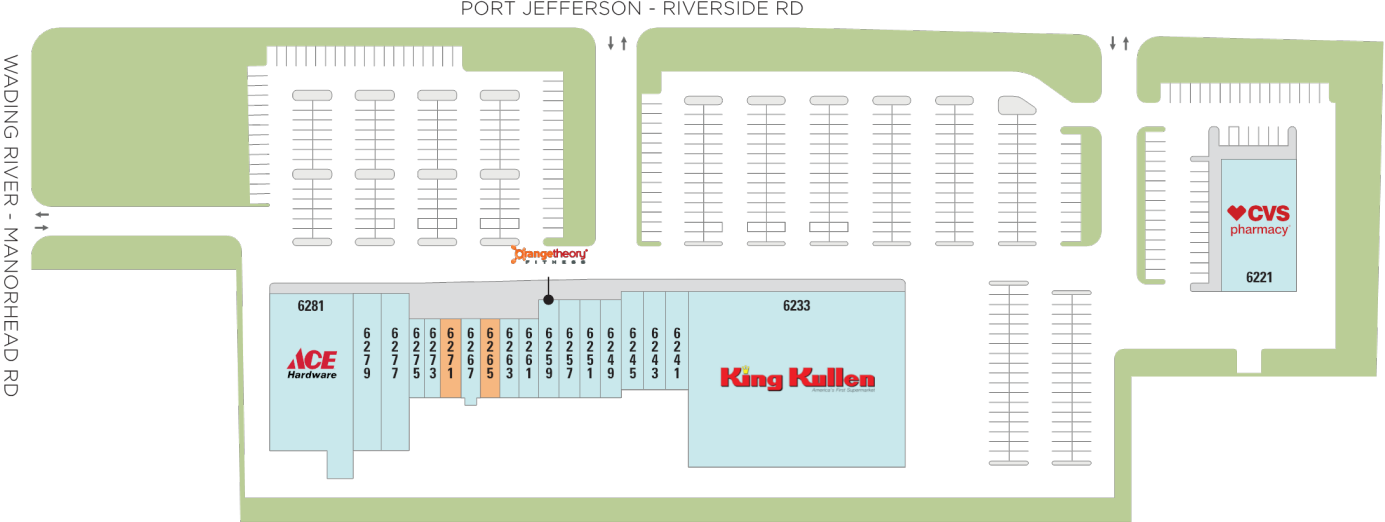

Wading River

Route 25A & Wading River Manor, Wading River, NY 11792

Center Size: 99,118

SPACE	TENANT	SF
6265	AVAILABLE	1,200
6271	AVAILABLE	2,400
6221	CVS	10,125
6233	KING KULLEN	39,600
6241	BALANCED HEALTH AND WELLNESS	3,000
6243	WILDCATS BAGEL DELI CAFE	2,000
6245	VERIZON WIRELESS	2,000
6249	FINE WINE & LIQUORS	1,700
6251	CHELSEA ANN HAIR SALON	1,600
6257	TEACHERS FEDERAL CREDIT UNION	2,300
6259	ORANGETHEORY FITNESS	2,700
6261	CHINA WOK	1,120
6263	LA BISTRO PIZZERIA	1,600
6267	DRY CLEANERS	1,200
6273	ANGEL TIP NAIL	1,200
6275	DOODLE RAMA PET SHOP	1,840
6277	NEW YORK CANCER & BLOOD	4,960
6279	NY HEALTH	6,463
6281	ACE HARDWARE	12,110

1 of 1