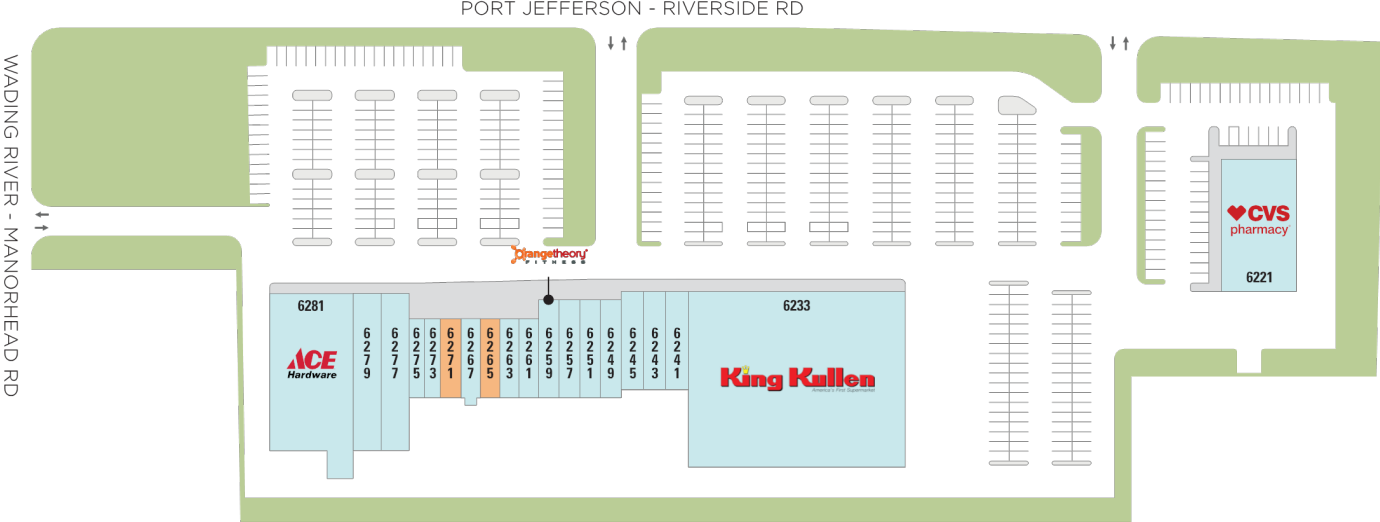

Wading River

Route 25A & Wading River Manor, Wading River, NY 11792

Center Size: 99,118

SPACE	TENANT	SF
6265	AVAILABLE	1,200
6271	AVAILABLE	2,400
6221	CVS	10,125
6233	KING KULLEN	39,600
6241	BALANCED HEALTH AND WELLNESS	3,000
6243	WILDCATS BAGEL DELI CAFE	2,000
6245	VERIZON WIRELESS	2,000
6249	FINE WINE & LIQUORS	1,700
6251	CHELSEA ANN HAIR SALON	1,600
6257	TEACHERS FEDERAL CREDIT UNION	2,300
6259	ORANGETHEORY FITNESS	2,700
6261	CHINA WOK	1,120
6263	LA BISTRO PIZZERIA	1,600
6267	DRY CLEANERS	1,200
6273	ANGEL TIP NAIL	1,200
6275	DOODLE RAMA PET SHOP	1,840
6277	NEW YORK CANCER & BLOOD	4,960
6279	NY HEALTH	6,463
6281	ACE HARDWARE	12,110

1 of 1