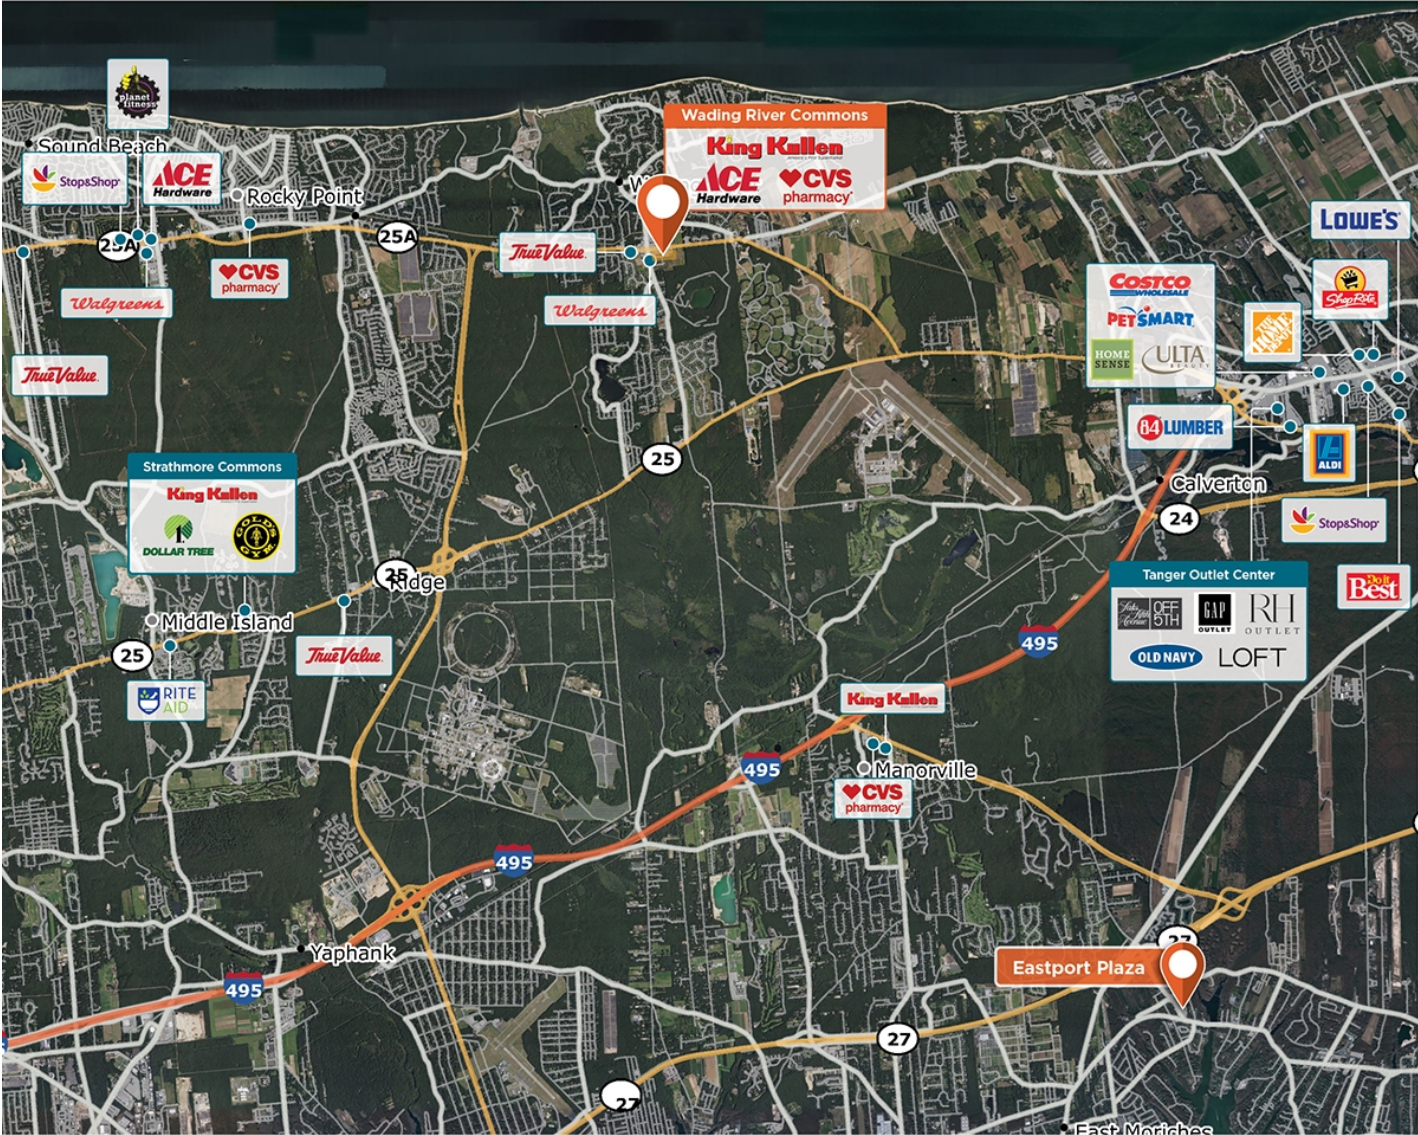

Wading River

📍 Route 25A & Wading River Manor, Wading River, NY 11792

Prime location on 25A with ample parking and a strong merchant mix.

Center Size: 99,118
Spaces Available: 2

Within 3 Miles

Population	16,171
Avg. Household Income	184,991
Avg. Home Value	\$636,870
Annual Visits	1,150,890
Vehicles Per Day	17,126

Wading River

Route 25A & Wading River Manor, Wading River, NY 11792

Center Size: 99,118

SPACE	TENANT	SF
6265	AVAILABLE	1,200
6271	AVAILABLE	2,400
6221	CVS	10,125
6233	KING KULLEN	39,600
6241	BALANCED HEALTH AND WELLNESS	3,000
6243	WILDCATS BAGEL DELI CAFE	2,000
6245	VERIZON WIRELESS	2,000
6249	FINE WINE & LIQUORS	1,700
6251	CHELSEA ANN HAIR SALON	1,600
6257	TEACHERS FEDERAL CREDIT UNION	2,300
6259	ORANGETHEORY FITNESS	2,700
6261	CHINA WOK	1,120
6263	LA BISTRO PIZZERIA	1,600
6267	DRY CLEANERS	1,200
6273	ANGEL TIP NAIL	1,200
6275	DOODLE RAMA PET SHOP	1,840
6277	NEW YORK CANCER & BLOOD	4,960
6279	NY HEALTH	6,463
6281	ACE HARDWARE	12,110