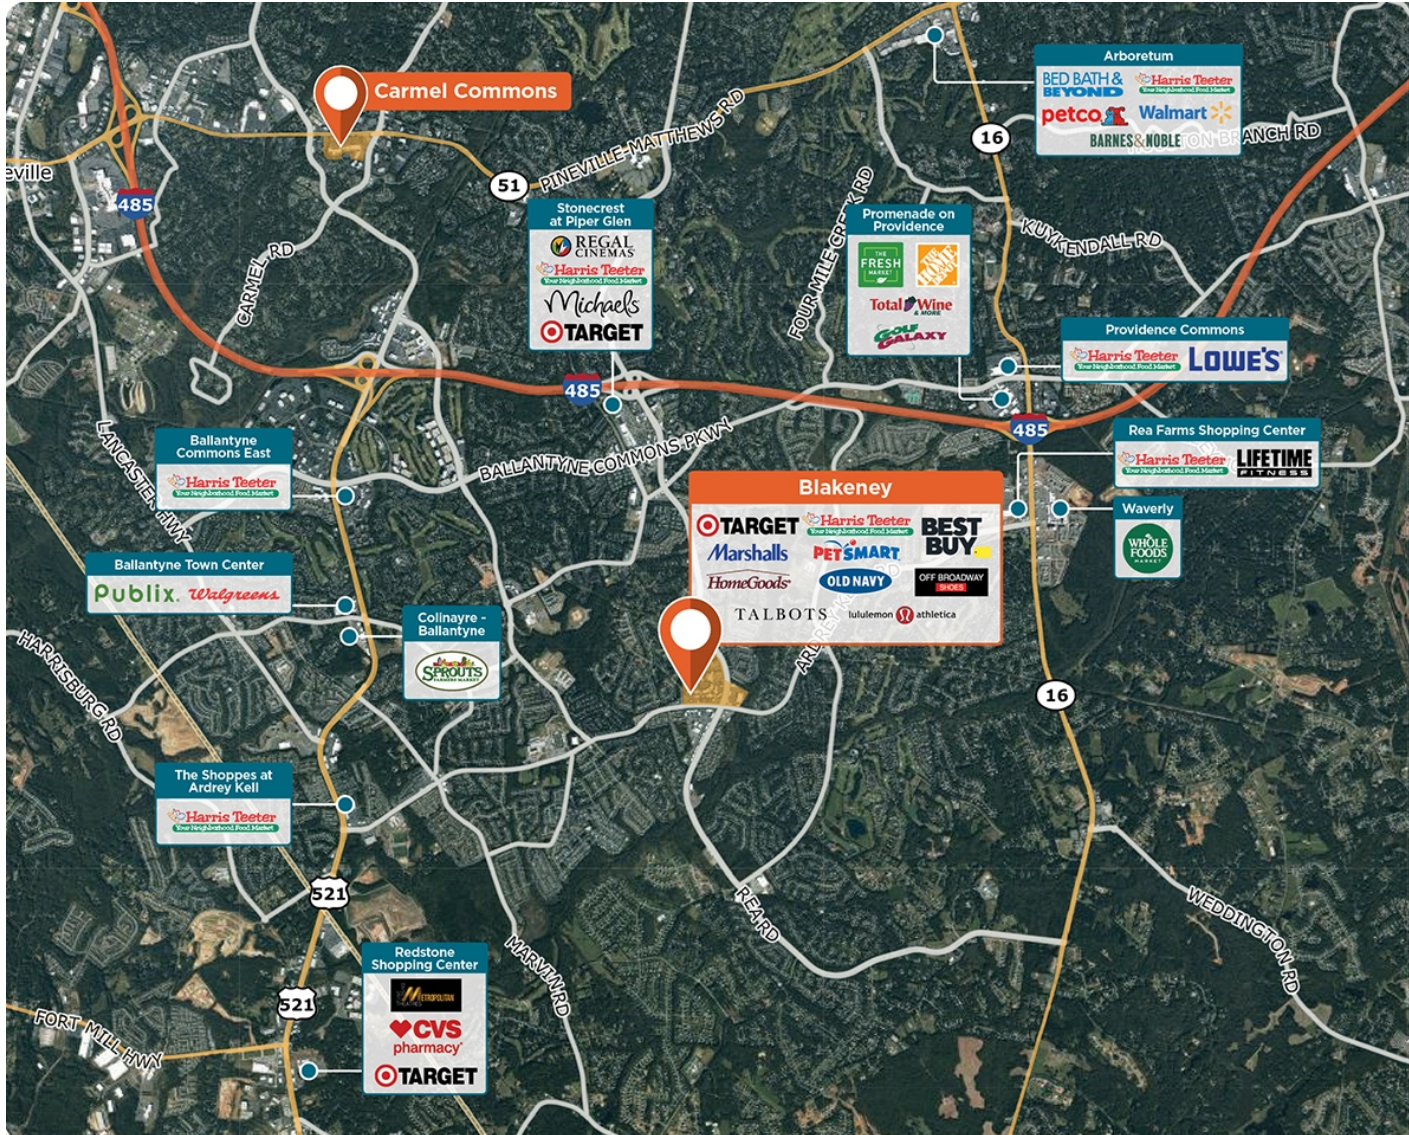

Blakeney Town Center

📍 9720 Rea Rd, Charlotte, NC 28277

BLAKENEY

TOWN CENTER

A Gem in South Charlotte: the neighborhood shopping, dining, and event district.

Center Size: 542,761

Spaces Available: 2

Within 3 Miles

Population	76,654
Avg. Household Income	197,448
Avg. Home Value	\$647,808
Annual Visits	7,173,731
Vehicles Per Day	31,000

Blakeney Town Center

📍 9720 Rea Rd, Charlotte, NC 28277

BLAKENEY

Center Size: 542,761 TOWN CENTER

1 of 3

Blakeney Town Center

9720 Rea Rd, Charlotte, NC 28277

BLAKENEY

Center Size: 542,761 TOWN CENTER

SPACE	TENANT	SF
9830B	LOVESAC	1,113
9830C	FRANCESCA'S COLLECTIONS	1,200
9830D	HAZELNUTS CREPERIE	985
9830F	WAXHAW CANDLE	895
9830H	CREATIVE BY NATURE HOME	2,656
9831A	SMOOTHIE KING	1,382
9831B	SPORT CLIPS	1,060
9831C	ANTHONY & SYLVAN POOLS	2,950
9831E	WINESTORE	1,324
9831F	OMAHA STEAKS	1,320
9839	BEST BUY	30,000
9840	AT&T	4,860
9844AB	CHOPT	3,711
9848A	J. JILL	3,200
9848D	CLEARSMILE ORTHODONTICS	1,716
9848E	JIMMY JOHN'S GOURMET SANDWICH	1,196
9848F	CAVA	3,587
9852A1	LIZARD THICKET	3,765
9852A2	MY GYM	2,566
9852C2	NOAH'S ART	1,192
9852D1	LA EAST	1,195
9852D2	ATHA YOGA	2,324
9852E1	CASUAL ELEGANCE	2,452
9852F2	SOLA SALON STUDIOS	4,617
9852G1	WHITE HOUSE/BLACK MARKET	3,525
9856A	TALBOT'S	9,000
9856G	ICRYO	2,261
9864A	MCALISTER'S DELI	3,900
9864B	100% CHIROPRACTIC	1,604
9864C	TCBY	1,657
9876A	RACK ROOM SHOES	18,000
9876B	MARSHALLS/HOMEGOODS	55,000
9876C	OLD NAVY	15,408

2 of 3

Blakeney Town Center

📍 9720 Rea Rd, Charlotte, NC 28277

BLAKENEY

Center Size: 542,761 TOWN CENTER

SPACE	TENANT	SF
9876D	PALMETTO MOON	6,000
9882A	VISIONWORKS	4,258
9882C	EUROPEAN WAX CENTER	1,386
9882D	MODERN ACUPUNCTURE	1,063
9882E	CLEAN YOUR DIRTY FACE	850
9882F	OPEN RICE CHARLOTTE	3,650
9911	PETSMART	20,219
9935B	ALOHA NAILS	2,328
9935C	PIGTAILS & CREWCUTS	1,204
9935D	THE UPS STORE	1,045
9935E	RAI LAY ASIAN FUSION	2,643
9941A	SALSARITA'S	2,403
9941C	JEFF'S BAGEL RUN	1,615
9941D	IDEAL DENTAL	2,328