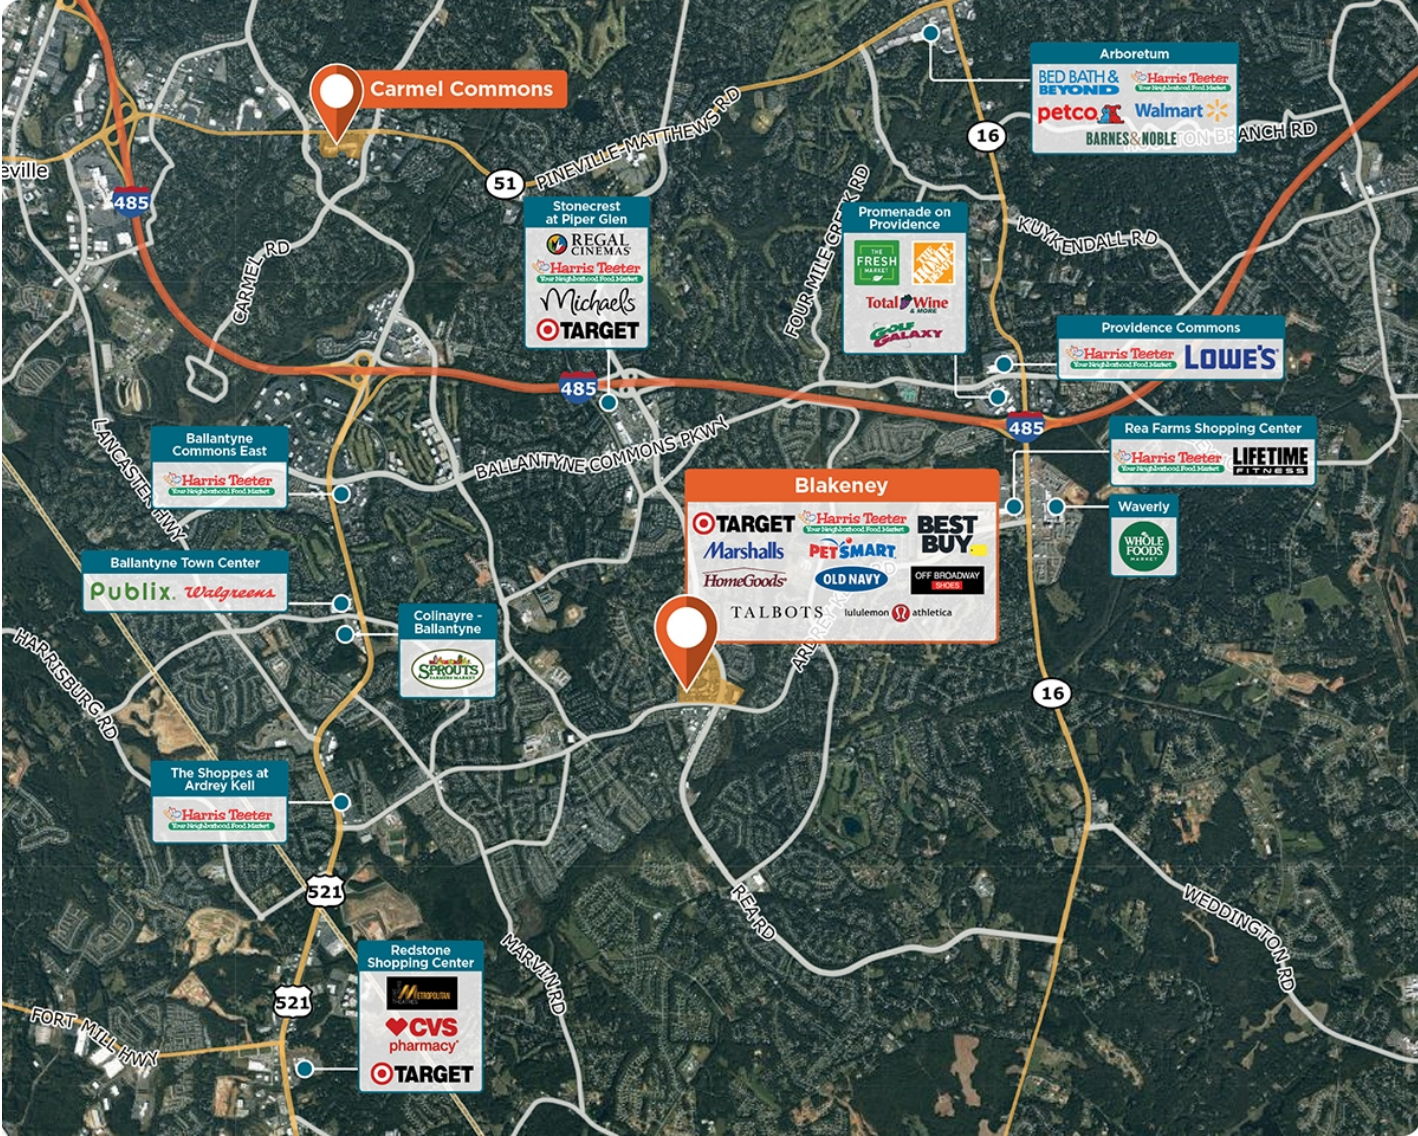

# Blakeney Town Center

📍 9720 Rea Rd, Charlotte, NC 28277

BLAKENEY  
TOWN CENTER

A Gem in South Charlotte: the neighborhood shopping, dining, and event district.

**Center Size: 542,761**  
**Spaces Available: 2**

## BLAKENEY

Center Size: 542,761 TOWN CENTER

SPACE	TENANT	SF
9830B	LOVESAC	1,113
9830C	FRANCESCA'S COLLECTIONS	1,200
9830D	HAZELNUTS CREPERIE	985
9830F	WAXHAW CANDLE	895
9830H	CREATIVE BY NATURE HOME	2,656
9831A	SMOOTHIE KING	1,382
9831B	SPORT CLIPS	1,060
9831C	ANTHONY & SYLVAN POOLS	2,950
9831E	WINESTORE	1,324
9831F	OMAHA STEAKS	1,320
9839	BEST BUY	30,000
9840	AT&T	4,860
9844AB	CHOPT	3,711
9848A	J. JILL	3,200
9848D	CLEARSMILE ORTHODONTICS	1,716
9848E	JIMMY JOHN'S GOURMET SANDWICH	1,196
9848F	CAVA	3,587
9852A1	LIZARD THICKET	3,765
9852A2	MY GYM	2,566
9852C2	NOAH'S ART	1,192
9852D1	LA EAST	1,195
9852D2	ATHA YOGA	2,324
9852E1	CASUAL ELEGANCE	2,452
9852F2	SOLA SALON STUDIOS	4,617
9852G1	WHITE HOUSE/BLACK MARKET	3,525
9856A	TALBOT'S	9,000
9856G	ICRYO	2,261
9864A	MCALISTER'S DELI	3,900
9864B	100% CHIROPRACTIC	1,604
9864C	TCBY	1,657
9876A	RACK ROOM SHOES	18,000
9876B	MARSHALLS/HOMEGOODS	55,000
9876C	OLD NAVY	15,408

# BLAKENEY

Center Size: 542,761 TOWN CENTER

SPACE	TENANT	SF
9876D	PALMETTO MOON	6,000
9882A	VISIONWORKS	4,258
9882C	EUROPEAN WAX CENTER	1,386
9882D	MODERN ACUPUNCTURE	1,063
9882E	CLEAN YOUR DIRTY FACE	850
9882F	OPEN RICE CHARLOTTE	3,650
9911	PETSMART	20,219
9935B	ALOHA NAILS	2,328
9935C	PIGTAILS & CREWCUTS	1,204
9935D	THE UPS STORE	1,045
9935E	RAI LAY ASIAN FUSION	2,643
9941A	SALSARITA'S	2,403
9941C	JEFF'S BAGEL RUN	1,615
9941D	IDEAL DENTAL	2,328