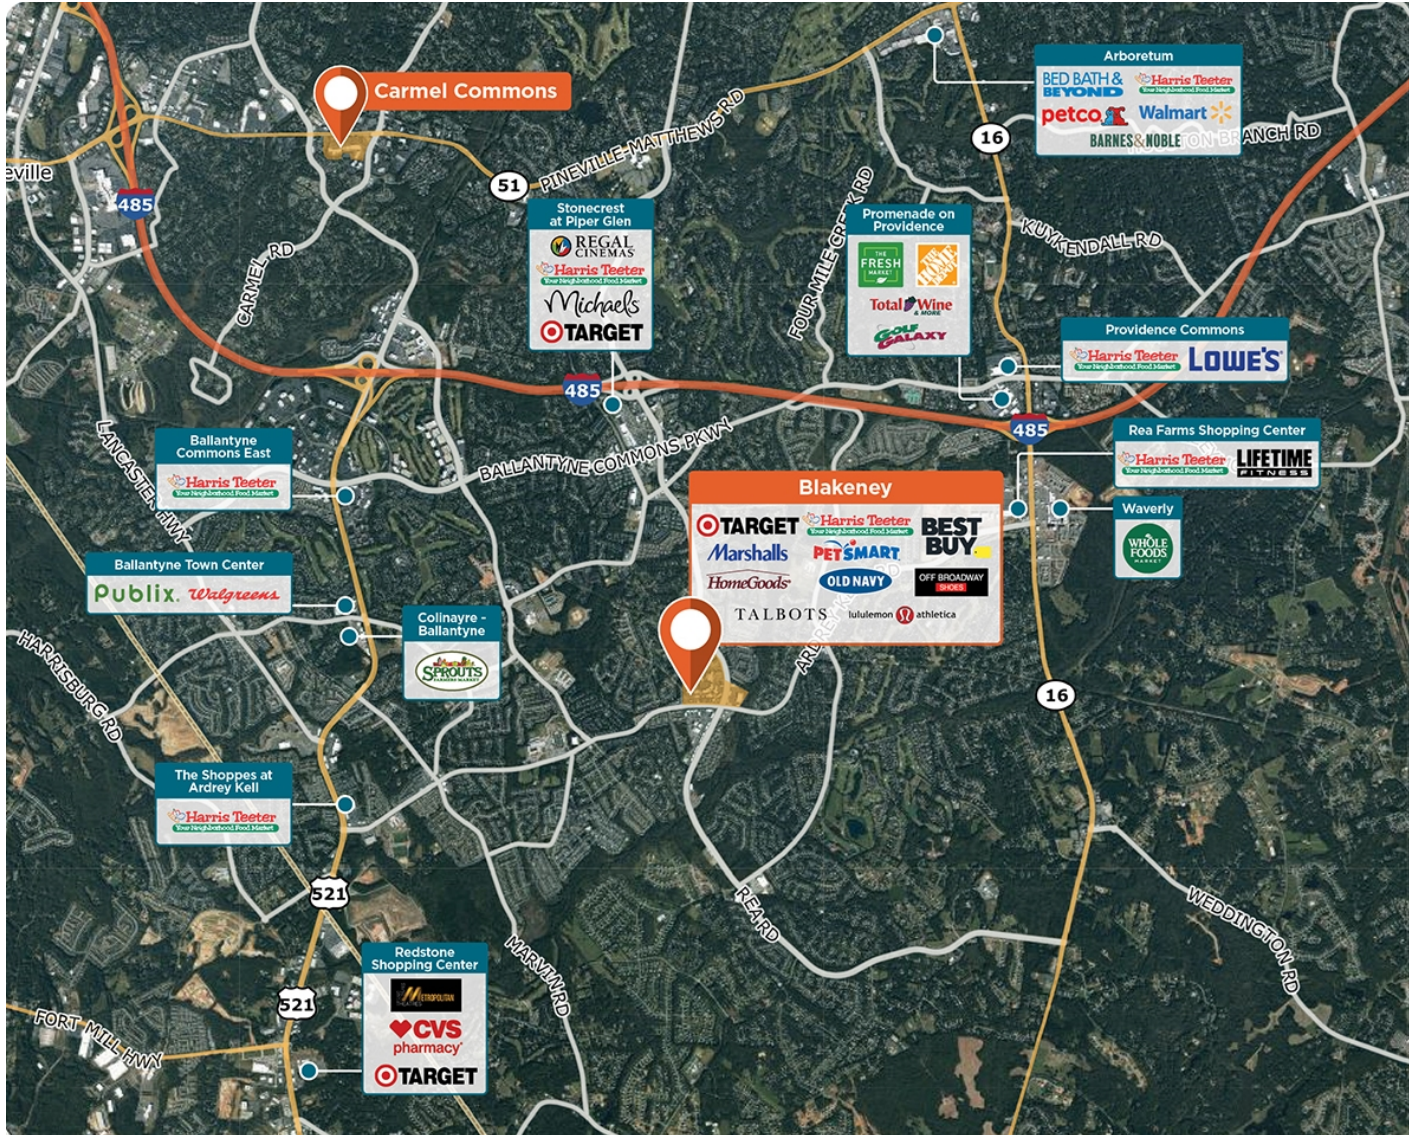

# BLAKENEY

TOWN CENTER

A Gem in South Charlotte: the neighborhood shopping, dining, and event district.

**Center Size: 542,761**  
**Spaces Available: 2**

# BLAKENEY

Center Size: 542,761 TOWN CENTER

SPACE	TENANT	SF
9830B	LOVESAC	1,113
9830C	FRANCESCA'S COLLECTIONS	1,200
9830D	HAZELNUTS CREPERIE	985
9830F	WAXHAW CANDLE	895
9830H	CREATIVE BY NATURE HOME	2,656
9831A	SMOOTHIE KING	1,382
9831B	SPORT CLIPS	1,060
9831C	ANTHONY & SYLVAN POOLS	2,950
9831E	WINESTORE	1,324
9831F	OMAHA STEAKS	1,320
9839	BEST BUY	30,000
9840	AT&T	4,860
9844AB	CHOPT	3,711
9848A	J. JILL	3,200
9848D	CLEARSMILE ORTHODONTICS	1,716
9848E	JIMMY JOHN'S GOURMET SANDWICH	1,196
9848F	CAVA	3,587
9852A1	LIZARD THICKET	3,765
9852A2	MY GYM	2,566
9852C2	NOAH'S ART	1,192
9852D1	LA EAST	1,195
9852D2	ATHA YOGA	2,324
9852E1	CASUAL ELEGANCE	2,452
9852F2	SOLA SALON STUDIOS	4,617
9852G1	WHITE HOUSE/BLACK MARKET	3,525
9856A	TALBOT'S	9,000
9856G	ICRYO	2,261
9864A	MCALISTER'S DELI	3,900
9864B	100% CHIROPRACTIC	1,604
9864C	TCBY	1,657
9876A	RACK ROOM SHOES	18,000
9876B	MARSHALLS/HOMEGOODS	55,000
9876C	OLD NAVY	15,408

## BLAKENEY

Center Size: 542,761 TOWN CENTER

SPACE	TENANT	SF
9876D	PALMETTO MOON	6,000
9882A	VISIONWORKS	4,258
9882C	EUROPEAN WAX CENTER	1,386
9882D	MODERN ACUPUNCTURE	1,063
9882E	CLEAN YOUR DIRTY FACE	850
9882F	OPEN RICE CHARLOTTE	3,650
9911	PETSMART	20,219
9935B	ALOHA NAILS	2,328
9935C	PIGTAILS & CREWCUTS	1,204
9935D	THE UPS STORE	1,045
9935E	RAI LAY ASIAN FUSION	2,643
9941A	SALSARITA'S	2,403
9941C	JEFF'S BAGEL RUN	1,615
9941D	IDEAL DENTAL	2,328