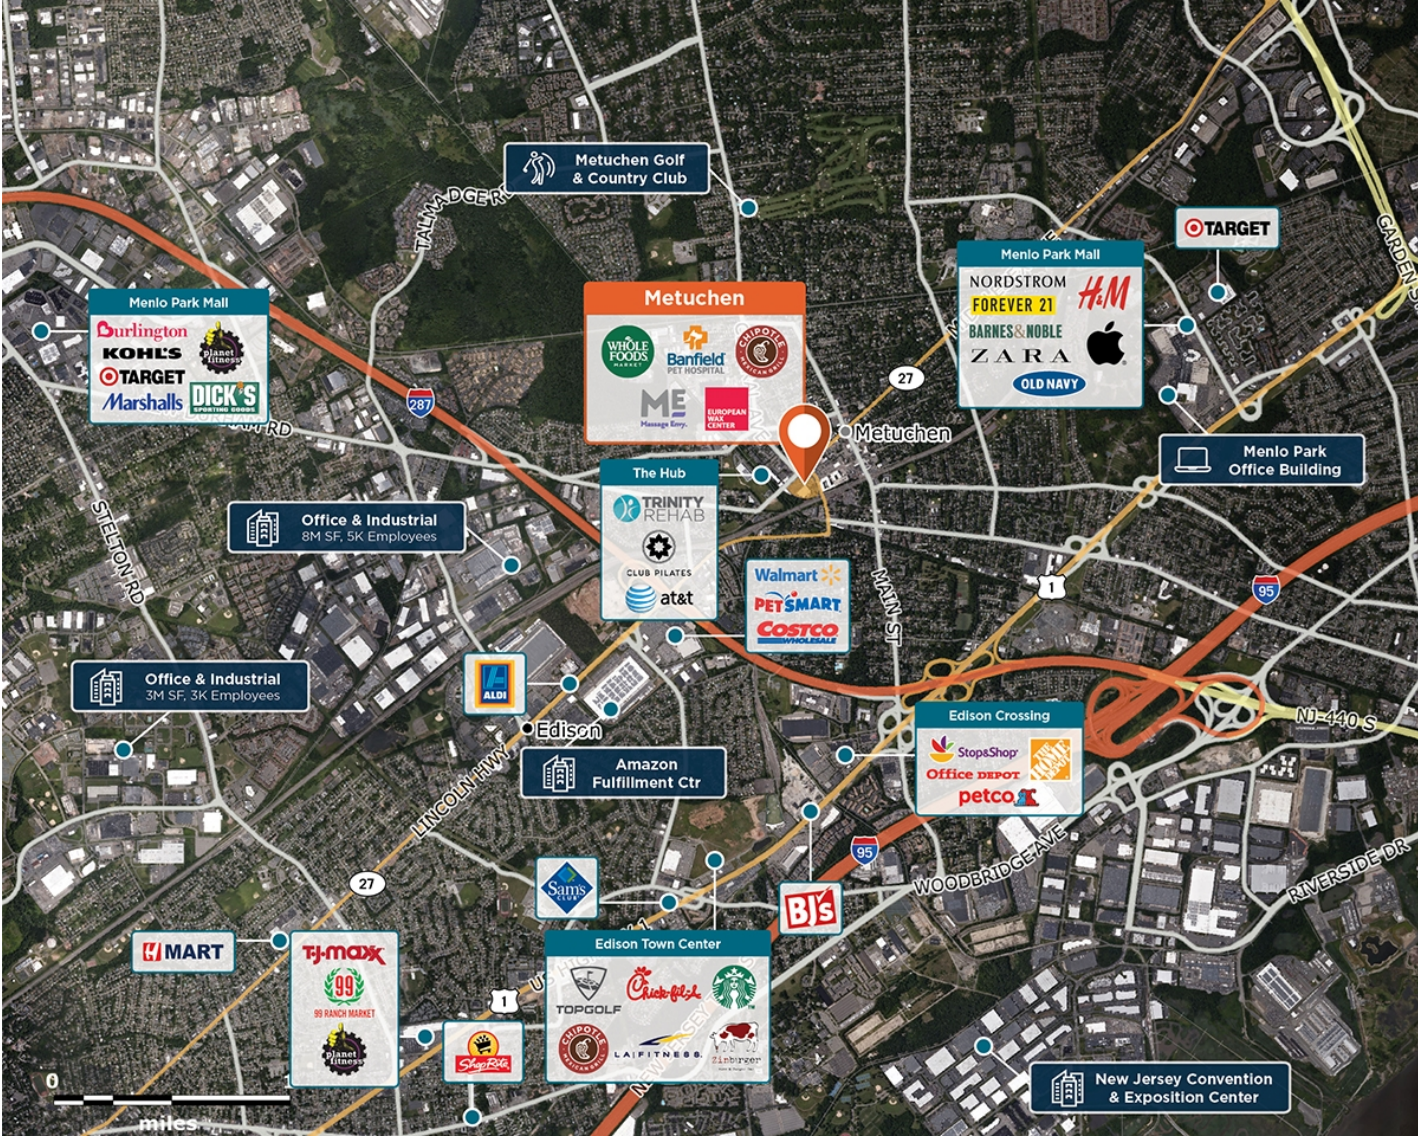

District at Metuchen

📍 645 Middlesex Ave, Metuchen, NJ 08840

Located within walking distance to Metuchen train station, which transports commuters directly to Manhattan.

Center Size: 66,567
Spaces Available: 1

Within 3 Miles

Population	114,613
Avg. Household Income	165,163
Avg. Home Value	\$544,630
Annual Visits	1,712,030
Vehicles Per Day	29,400

District at Metuchen

645 Middlesex Ave, Metuchen, NJ 08840

Center Size: 66,567

SPACE	TENANT	SF
135	AVAILABLE SOON	1,200
100	VERIZON WIRELESS	1,397
105	AMBOY BANK	1,894
110	SUPERCUTS	1,301
115	EUROPEAN WAX CENTER	1,464
120	MASSAGE ENVY	2,510
125	LEONARDO JEWELERS	2,470
130	CHIPOTLE	2,354
140	WOOF GANG BAKERY & GROOMING	1,404
145	JERSEY MIKE'S SUBS	1,435
150	FANTASY NAIL & SPA	2,114
155	BANFIELD PET HOSPITAL	3,467
160	WHOLE FOODS	43,500