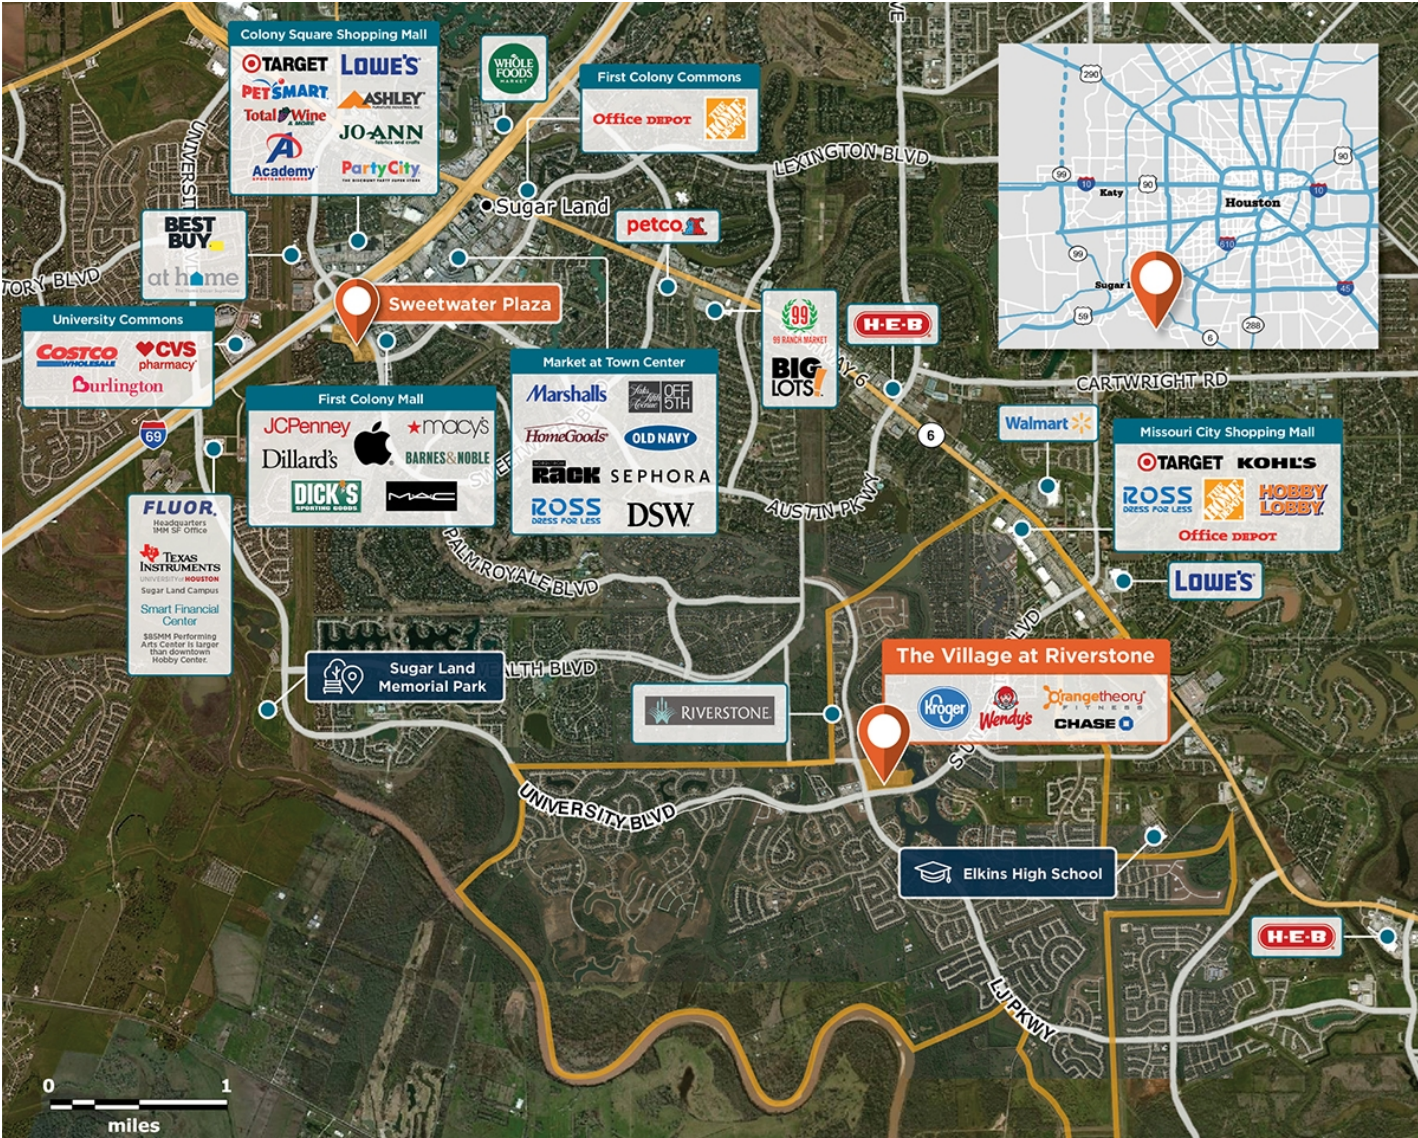

The Village at Riverstone

📍 University Blvd & L J Pkwy, Sugar Land, TX 77479

Kroger anchored developments servicing Riverstone, the fastest growing master planned community in Houston

Center Size: 165,079
Spaces Available: 5

Within 3 Miles

Population	77,452
Avg. Household Income	187,247
Avg. Home Value	$510,589
Annual Visits	1,732,687
Vehicles Per Day	12,798