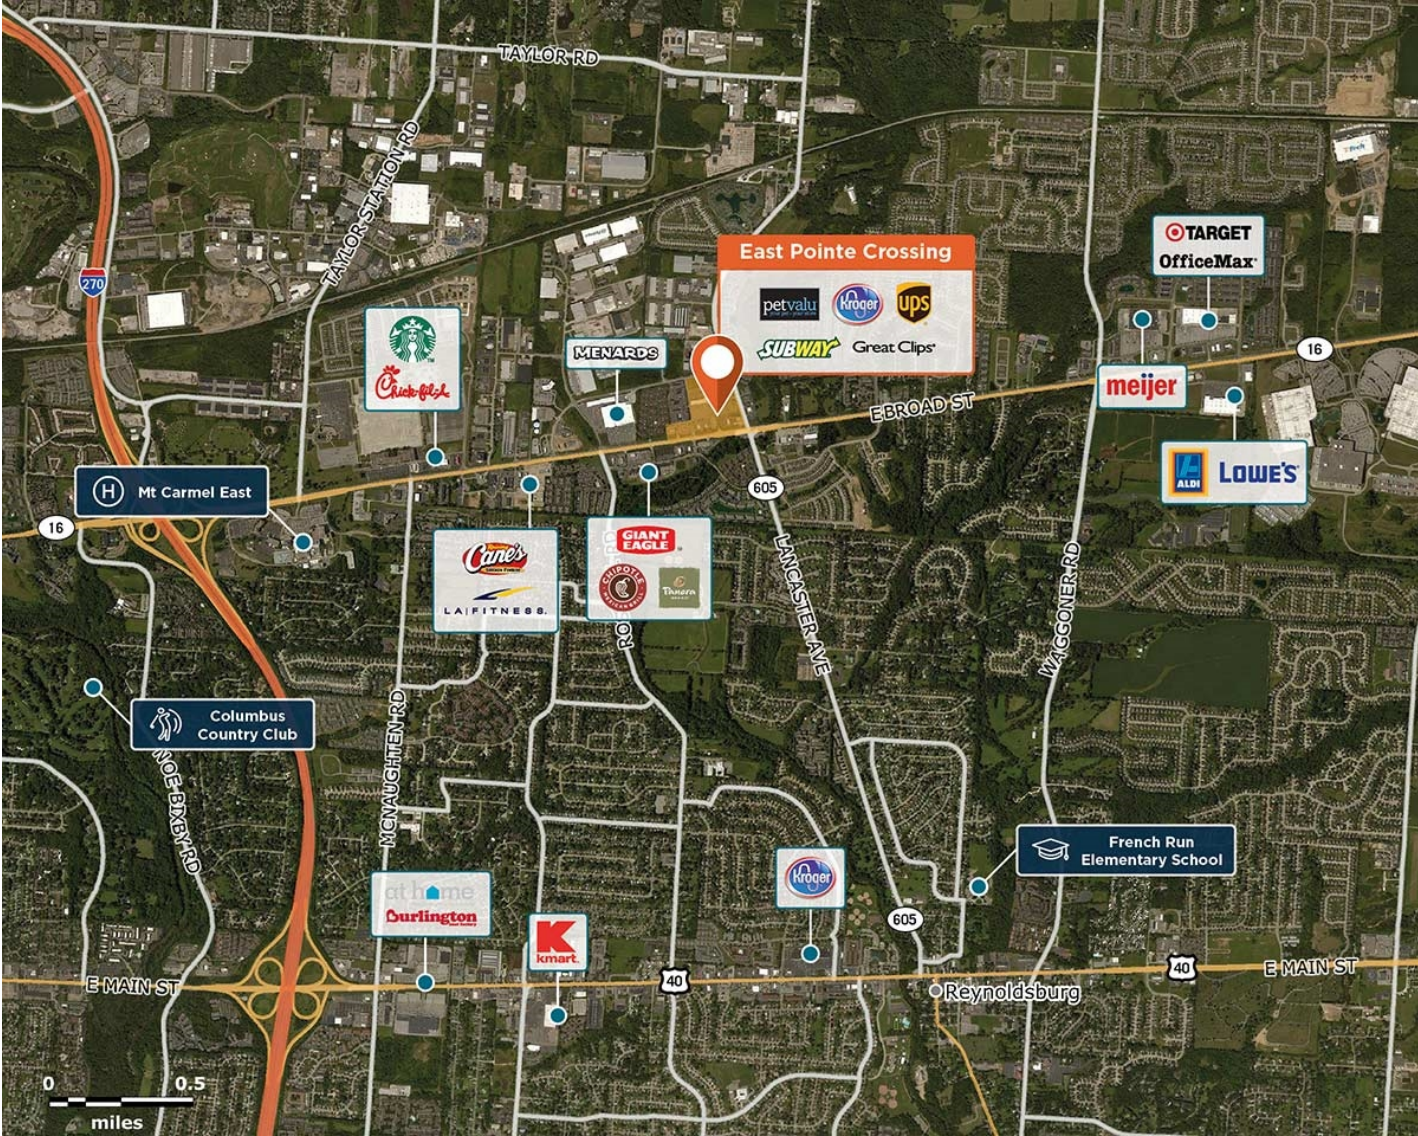

East Pointe

📍 6916-7000 E Broad Street, Columbus, OH 43213

Great visibility and accessibility near Menards home improvement store, a regional destination.

Center Size: 111,481
Spaces Available: 0

Within 3 Miles

Population	89,172
Avg. Household Income	100,865
Avg. Home Value	\$309,005
Annual Visits	3,019,063
Vehicles Per Day	50,265