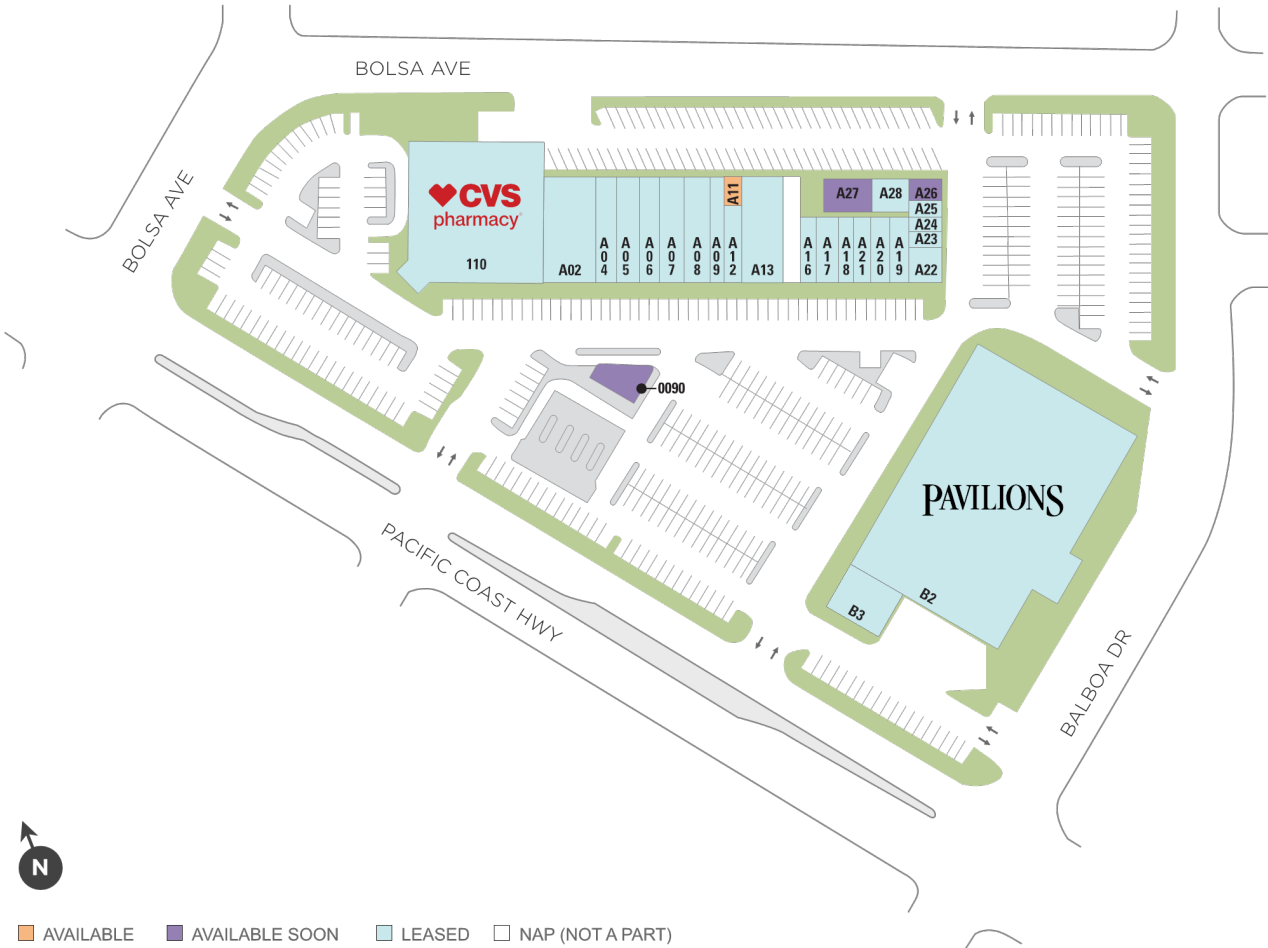

Seal Beach Center

📍 901-1101 Pacific Coast Hwy, Seal Beach, CA 90740

Center Size: 96,858

SPACE	TENANT	SF
0A11	AVAILABLE	606
0090	AVAILABLE SOON (Restaurant)	950
0A26	AVAILABLE SOON	405
0A27	AVAILABLE SOON (Medical Space)	1,000
0A02	SEAL BEACH PHYSICAL THERAPY	3,855
0A04	SUSHI RYOKAN	1,695
0A05	SWEET 1017 HAIRDRESSING	2,085
0A06	LUXY LASH & BROWS	648
0A07	SEAL BEACH FISH CO.	2,295
0A08	CLASSIC CLEANERS	1,440
0A09	YONGPING'S MASSAGE & SPA	1,132
0A12	OSTEOSTRONG	1,206
0A13	FINBARS ITALIAN KITCHEN	3,319
0A16	PATHIVARA THREADING SALON	798
0A17	DR. STACEY LOWMAN	1,168
0A18	THE NAIL AND SPA CO OF SEAL BE	817
0A19	BANK OF AMERICA - ATM	876
0A20	SEAL BEACH PILATES	929
0A21	LET'S GO PAINT	939
0A22	SEND IT PACKING	990
0A23	MARINA CLIPPER	420
0A24	OCEAN STAINED GLASS	330
0A25	SECRET SUN	405
0A28	STATE FARM INSURANCE	891
0B02	PAVILIONS	48,000
0B03	PEARLE VISION	2,700
110	CVS	14,984

1 of 1