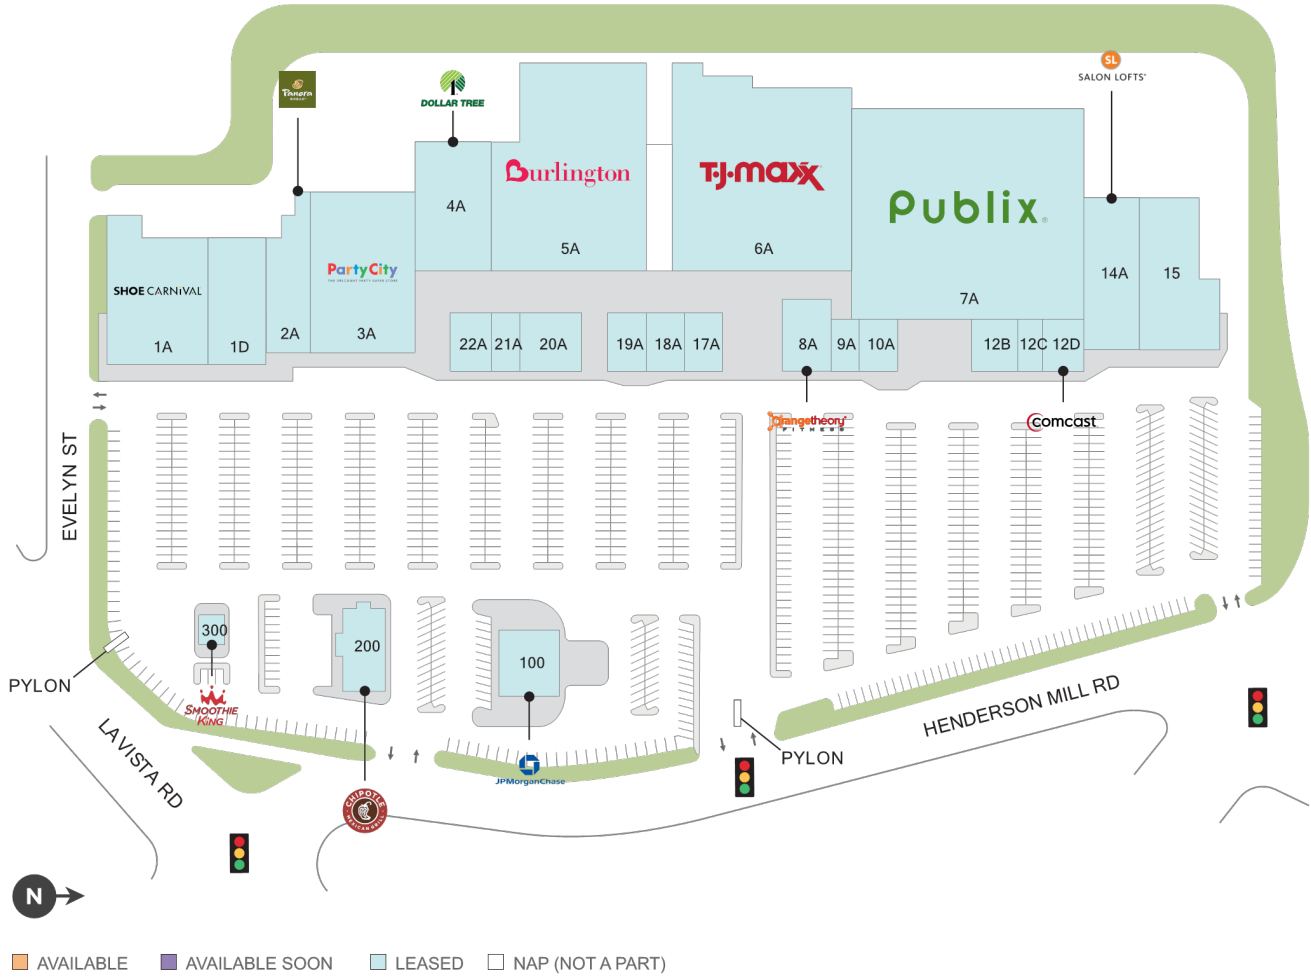

Briarcliff Village

📍 2078-2186 Henderson Mill Road, Atlanta, GA 30345

Center Size: 189,265

SPACE	TENANT	SF
0001A	SHOE CARNIVAL	12,931
0001D	KOBE STEAKHOUSE HIBACHI, SUSHI	6,215
0002A	PANERA BREAD	4,942
0003A	PARTY CITY	14,990
0004A	DOLLAR TREE	7,500
0005A	BURLINGTON	25,400
0006A	TJ MAXX	25,992
0007A	PUBLIX	43,454
0008A	ORANGETHEORY FITNESS	3,803
0009A	SUBWAY	1,000
0010A	AZTEC JEWELERS	1,418
0012B	MYEYEDR.	2,000
0012C	FRUGAL KITCHENS & CABINETS	1,250
0012D	COMCAST	1,764
0014A	SALON LOFTS	8,030
0015	EMPIRE BEAUTY SCHOOL	9,290
0017A	NAIL STAR	1,500
0018A	GREAT EXPRESSIONS DENTAL	2,000
0019A	ROSE'S ALTERATIONS	1,282
0020A	ANGIE'S BEAUTY SUPPLY	3,000
0021A	MIRACLE EAR	965
0022A	ROYAL MASSAGE & SPA	2,000
0100	JPMORGAN CHASE BANK	2,526
0200	CHIPOTLE MEXICAN GRILL	2,396
0300	SMOOTHIE KING	667

1 of 1