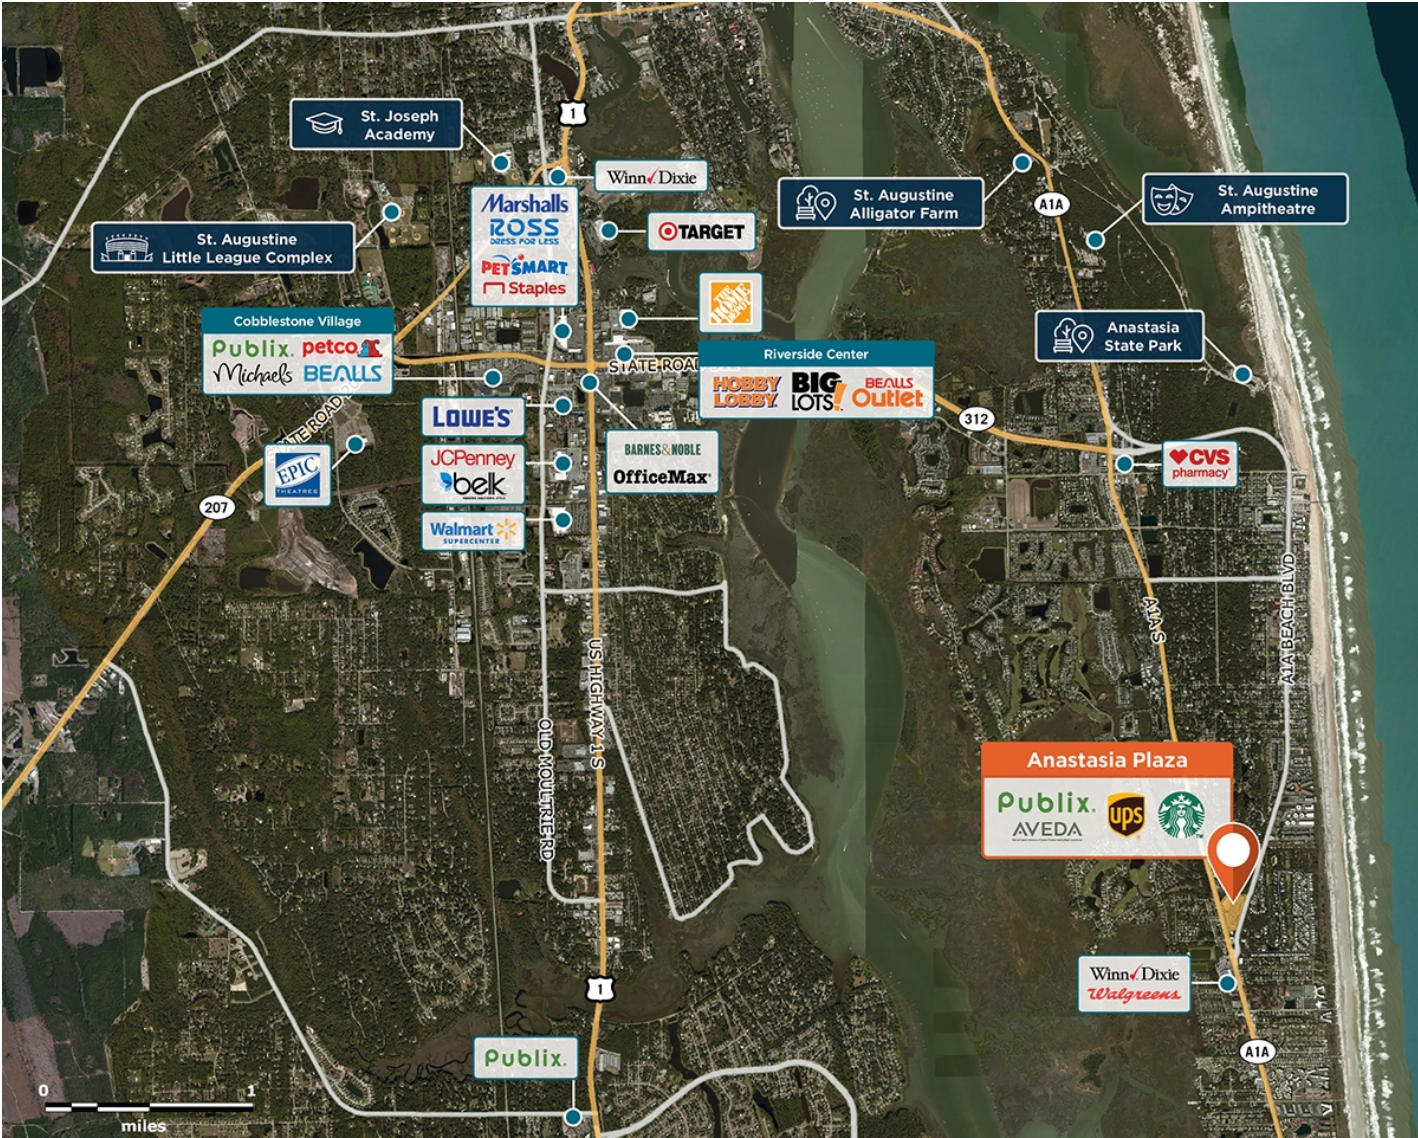

Anastasia Plaza

📍 1033 A1A Beach Blvd, St Augustine, FL 32080

Hosts a high-volume Publix in the city of St. Augustine drawing 30,000+ customers per week.

Center Size: 102,342
Spaces Available: 5

Within 3 Miles

Population	25,792
Avg. Household Income	118,678
Avg. Home Value	$648,587
Annual Visits	2,124,457
Vehicles Per Day	60,461