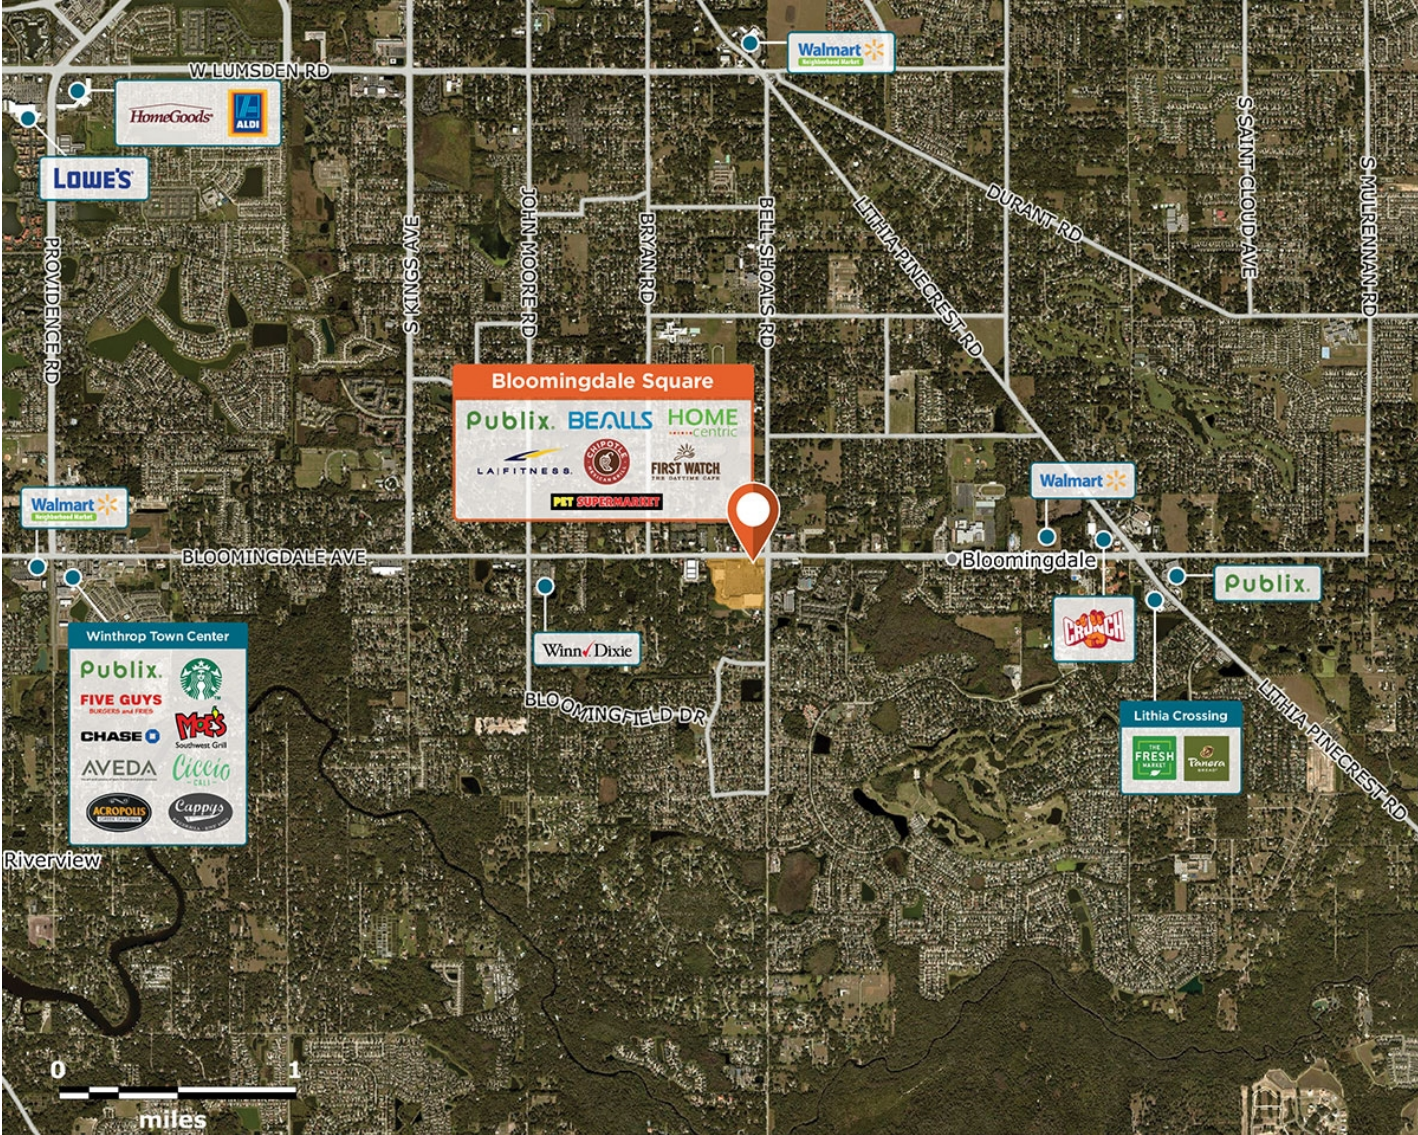

Bloomington Square

📍 801-949 E. Bloomington Ave., Brandon, FL 33511

Surrounded by affluent neighborhoods at a high-traffic intersection with 53,100+ vehicles per day.

Center Size: 251,635
Spaces Available: 2

Within 3 Miles

Population	80,712
Avg. Household Income	128,709
Avg. Home Value	$479,547
Annual Visits	3,771,700
Vehicles Per Day	53,116