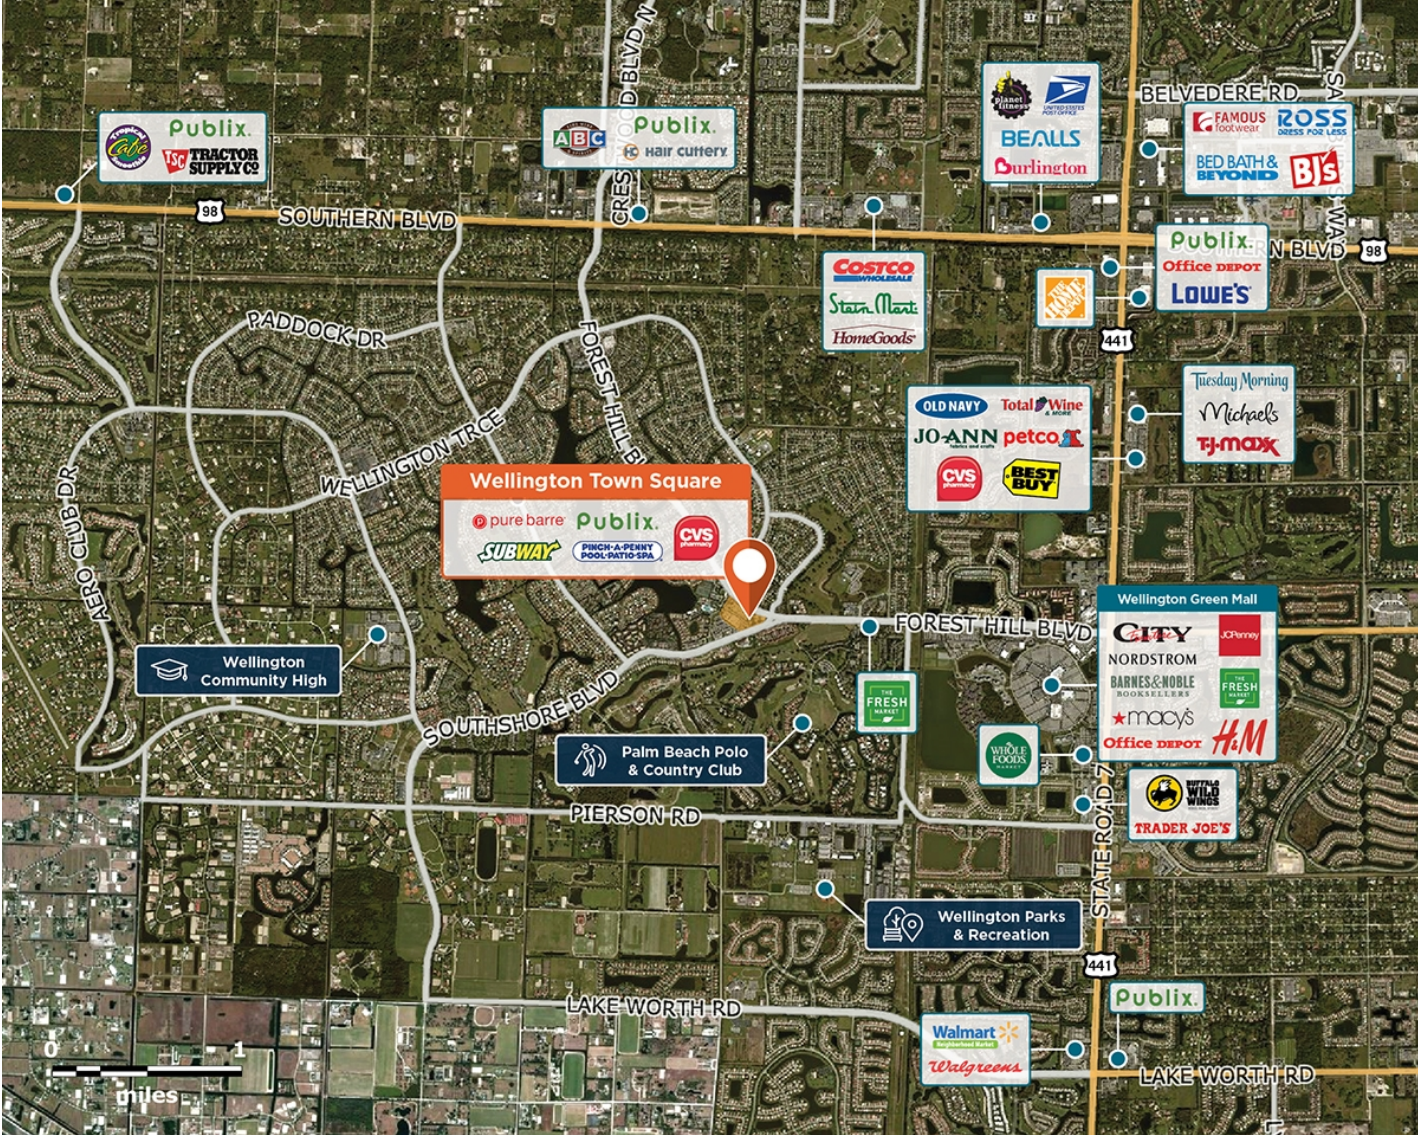

Wellington Town Square

📍 11924 W Forest Hill Blvd., Wellington, FL 33414

Located in the heart of Wellington on high-traffic Forest Hill Blvd with 34,000+ vehicles per day.

Center Size: 108,069
Spaces Available: 0

Within 3 Miles

Population	70,154
Avg. Household Income	153,857
Avg. Home Value	$642,643
Annual Visits	2,164,923
Vehicles Per Day	34,000